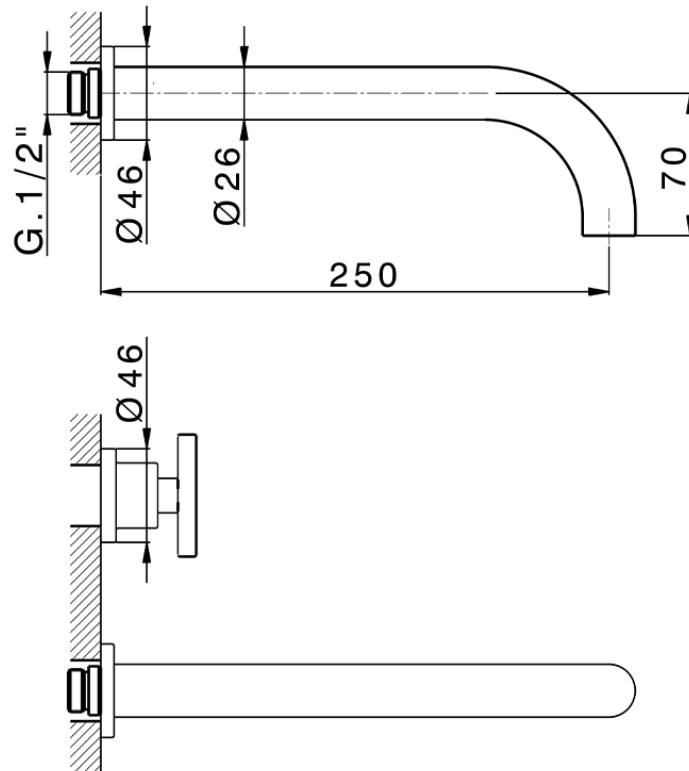

Exposed part for concealed washbasin mixer GRACE_MN013511

MN013511

<https://en.cisal.it/exposed-part-for-concealed-washbasin-mixer-grace-mn013511>

Serie's code	Size XX
CX 1351	20-35
CF 1351	20-35
CX 0331	20-35
CF 0331	20-35
CX 0200	20-35
CF 0200	20-35
BA 1351	20-35
GS 1351	20-35
GL 1351	20-35
MN 1351	20-35
LN 1351	20-35
LV 1351	33-48
LY 1351	33-48
CU 1351	33-48
SM 1351	30-45
AA 1351	10-30
AC 1351	10-30
AR 1351	15-25
PZ 1351	10-30
RG 1351	10-30
TS 1351	10-30
VT 1351	10-30
CS 1351	10-30
WA 1351	45-68
X1 1351	33-45
X2 1351	33-45
X3 1351	33-45
X4 1351	33-45
X5 1351	33-45
RI 1351	20-35
RM 1351	20-35

Limiti di tolleranza superficie piastrelle
 Adjustment limits for finished tile surface
 Limites de tolérance surface carrelage
 Fliesenoberfläche
 Superficie del azulejo

ZA033511

<https://en.cisal.it/concealed-washbasin-mixer-concealed-za033511>