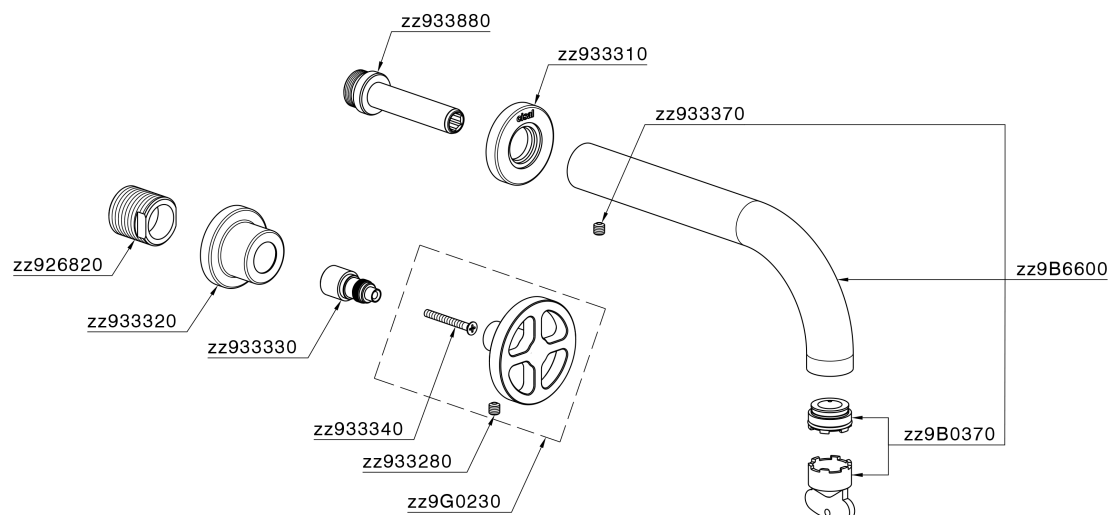

Exposed part for concealed washbasin mixer GRACE_MN013511

MN013511

<https://en.cisal.it/exposed-part-for-concealed-washbasin-mixer-grace-mn013511>

Concealed washbasin mixer CONCEALED_ZA033511

ZA033511

<https://en.cisal.it/concealed-washbasin-mixer-concealed-za033511>