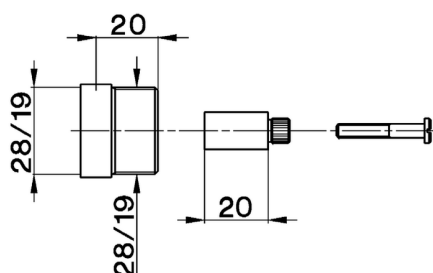

CHARACTERISTICS

2025-04-18