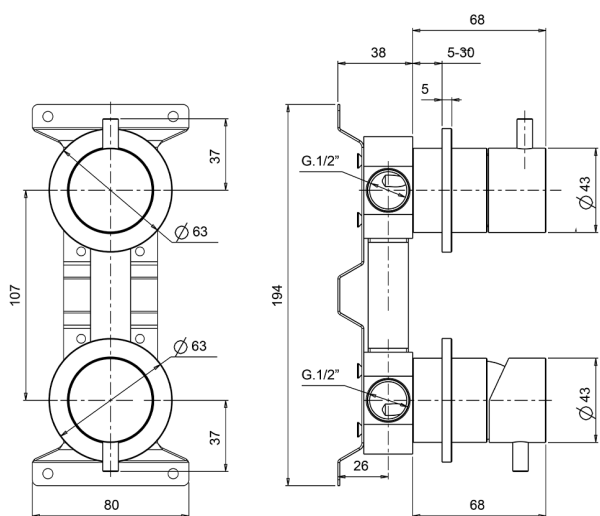

Concealed single lever bath-shower valve XION_XI000215

MODEL **XI000215**

Concealed single lever bath-shower valve, with concealed part, 2-Way rotating diverter, Inox AISI 316L

AVAILABLE FINISHINGS

D1 D1 Brushed Inox

CHARACTERISTICS

Cartridge Spare Parts **ZZ96779000**

35 mm Cartridge

2024-12-22