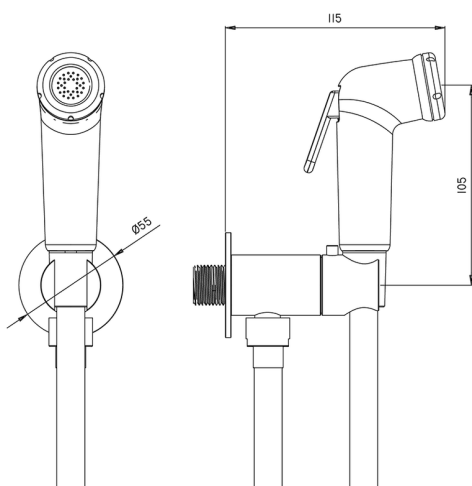

Bidet handshower set HYGENIC SHOWERS_M3007925

MODEL **M3007925**

Bidet handshower set, round wall bracket, single water opening, ABS Bidet handshower, 120 cm PVC flexible hose

AVAILABLE FINISHINGS

CHARACTERISTICS

Bidet handshower

Hygienic Spray

Multi-jets hygienic hand shower, for personal hygiene care.

2025-04-30