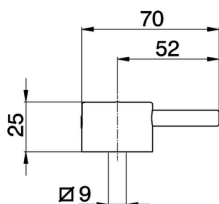

Lever for single lever mixer 'LM' SPARE PARTS_ZZ944290

MODEL **ZZ944290**

Lever for single lever mixer 'LM'

AVAILABLE FINISHINGS

21 21 Chrome

2A 2A Satin Brushed Nickel

CHARACTERISTICS

2024-10-30