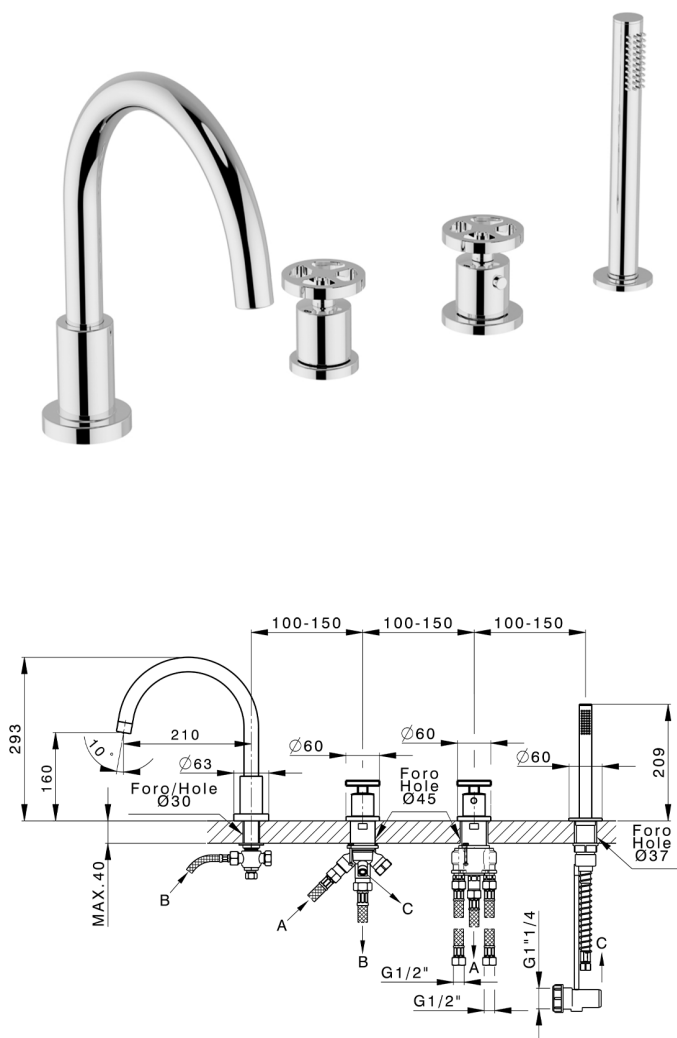

Thermostatic deck-mounted 4-hole mixer GRACE_MNT76010

MODEL **MNT76010**

Thermostatic deck-mounted 4-hole mixer, 2 outlet diverter, 22,5 mm Brass One Spray handshower, 150 cm pull-out flexible hose

AVAILABLE FINISHINGS

-  **21** 21 Chrome
-  **2F** 2F Brushed Nickel
-  **2W** 2W Brushed Gold
-  **5H** 5H Dark Brass Brushed
-  **5L** 5L Brushed Black Titanium
-  **6T** 6T Chrome/Matt Black

CHARACTERISTICS

Cartridge Spare Parts **24.04A.PP**

8x20 Plus P Thermostatic Valve

2024-12-25