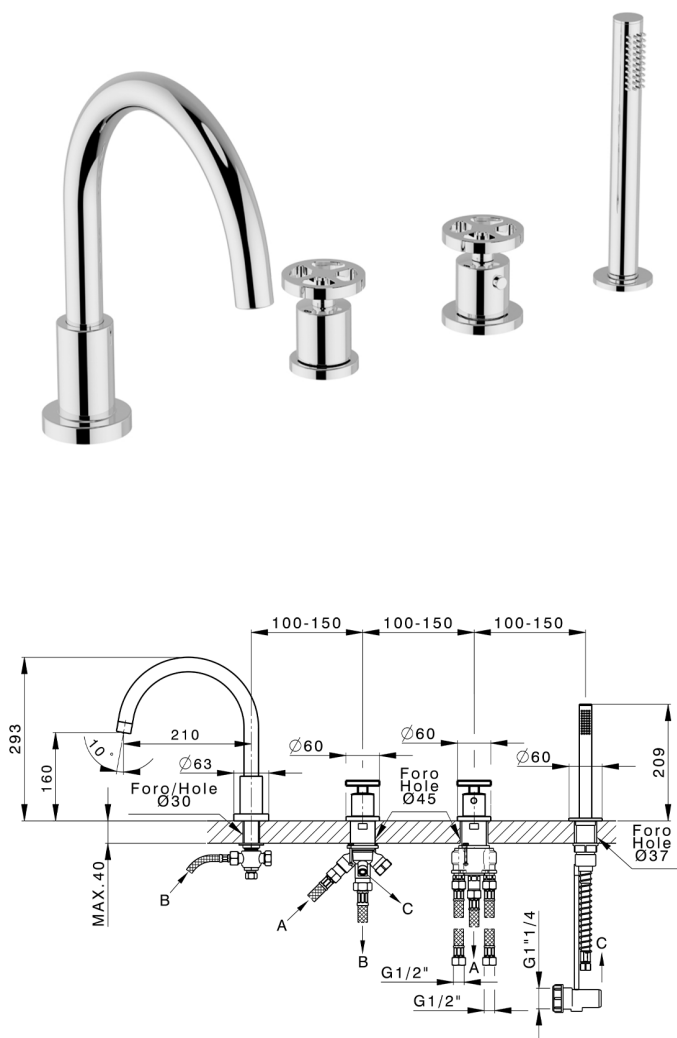

Thermostatic deck-mounted 4-hole mixer GRACE_MNT76010

MODEL **MNT76010**

Thermostatic deck-mounted 4-hole mixer, 2 outlet diverter, 22,5 mm Brass One Spray handshower, 150 cm pull-out flexible hose

AVAILABLE FINISHINGS

-  **21** 21 Chrome
-  **2F** 2F Brushed Nickel
-  **2W** 2W Brushed Gold
-  **5H** 5H Dark Brass Brushed
-  **5L** 5L Brushed Black Titanium
-  **6T** 6T Chrome/Matt Black

CHARACTERISTICS

Cartridge Spare Parts **24.04A.PP**

8x20 Plus P Thermostatic Valve

2024-12-21