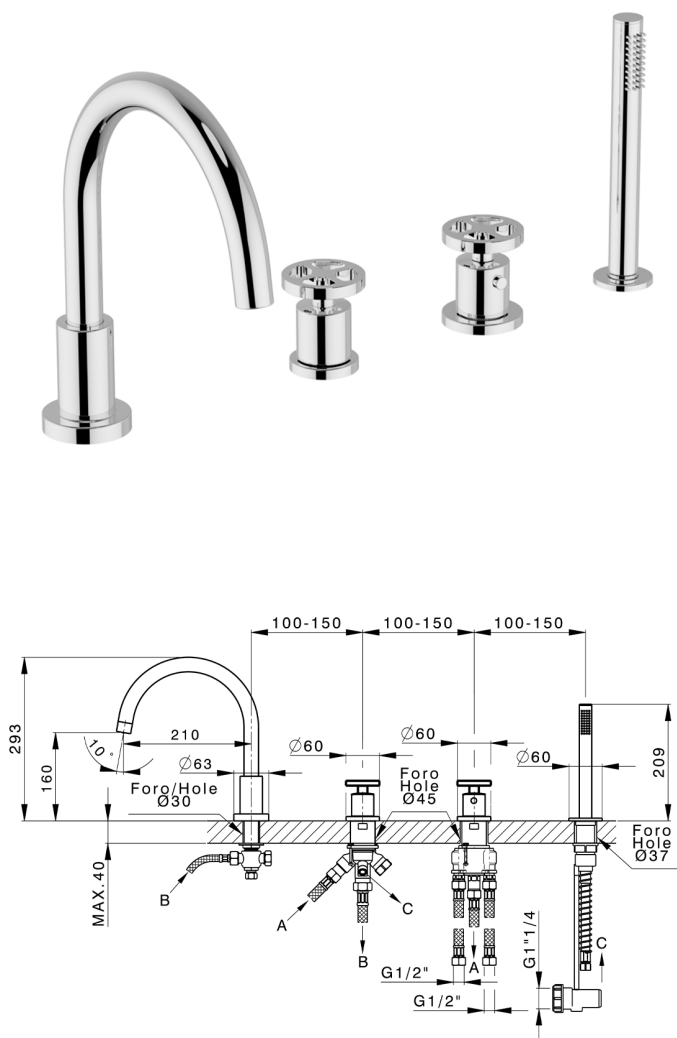

Thermostatic deck-mounted 4-hole mixer GRACE_MNT76010

MODEL **MNT76010**

Thermostatic deck-mounted 4-hole mixer, 2 outlet diverter, 22,5 mm Brass One Spray handshower, 150 cm pull-out flexible hose

AVAILABLE FINISHINGS

-  **21** 21 Chrome
-  **2F** 2F Brushed Nickel
-  **2W** 2W Brushed Gold
-  **5H** 5H Dark Brass Brushed
-  **5L** 5L Brushed Black Titanium
-  **6T** 6T Chrome/Matt Black

CHARACTERISTICS

Cartridge Spare Parts **24.04A.PP**

8x20 Plus P Thermostatic Valve

2025-01-02