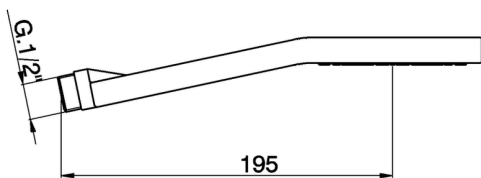

Round handshower SHOWER_DS014240

MODEL **DS014240**

Round handshower, D.105 mm one spray

AVAILABLE FINISHINGS

CHARACTERISTICS

2026-06-24