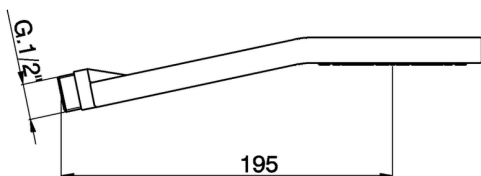

## Round handshower SHOWER\_DS014240

MODEL **DS014240**

Round handshower, D.105 mm one spray

AVAILABLE FINISHINGS

CHARACTERISTICS

2026-06-04