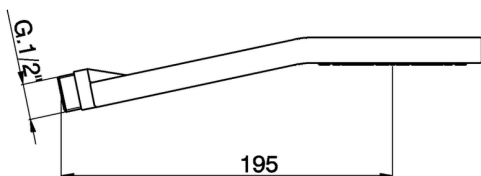

Round handshower SHOWER_DS014240

MODEL **DS014240**

Round handshower, D.105 mm one spray

AVAILABLE FINISHINGS

CHARACTERISTICS

2026-04-04