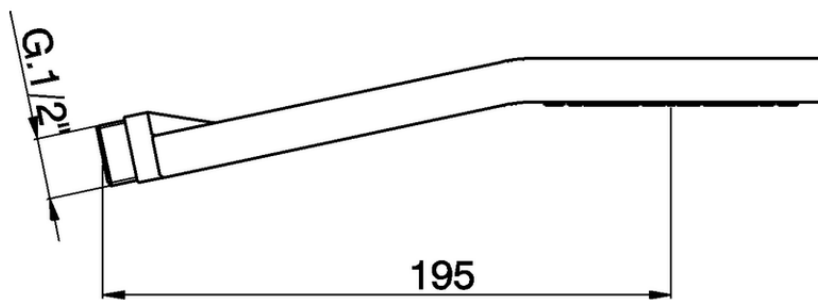

Round handshower SHOWER_DS014240

DS014240

<https://en.cisal.it/round-handshower-shower-ds014240>

2026-04-04