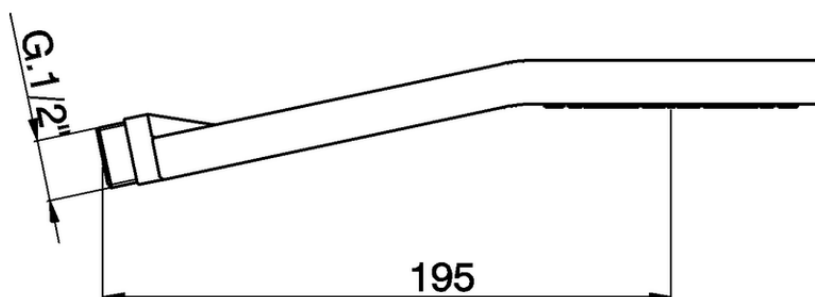

Round handshower SHOWER_DS014240

DS014240

<https://en.cisal.it/round-handshower-shower-ds014240>

2026-04-26