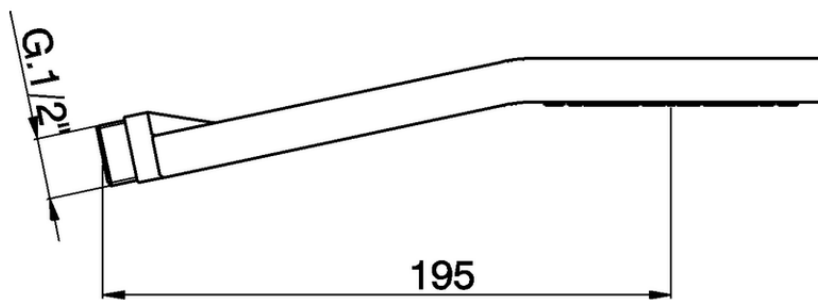

Round handshower SHOWER_DS014240

DS014240

<https://en.cisal.it/round-handshower-shower-ds014240>

2026-06-04