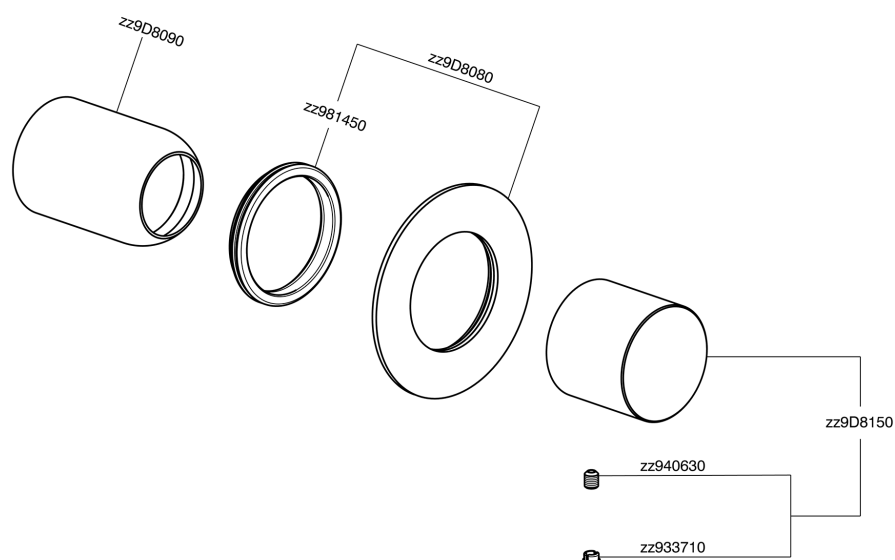

## Exposed part for concealed S.L. shower valve SMOOTH X32\_X3003000

X3003000

<https://en.cisal.it/exposed-part-for-concealed-s-l-shower-valve-smooth-x32-x3003000>

## Concealed single lever shower mixer CONCEALED\_ZA005301

ZA005301

<https://en.cisal.it/concealed-single-lever-shower-mixer-concealed-za005301>

## Concealed single lever shower mixer CONCEALED\_ZA005300

ZA005300

<https://en.cisal.it/concealed-single-lever-shower-mixer-concealed-za005300>

2024-12-22