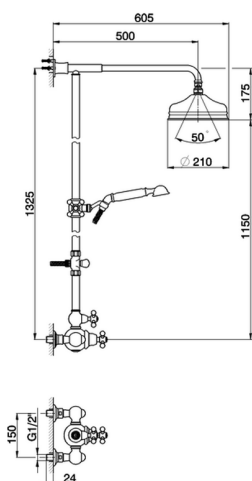

## Thermostatic shower column, 2-functions ARCANA CERAMIC\_AC004070

MODEL **AC004070**

Thermostatic shower column, 2-functions, 2 outlet diverter, not adjustable riser column, sliding handshower holder, 53 mm Brass Arcana one spray handshower, D.210 mm Brass round showerhead, 150 cm Brass Flexible Hose

### CHARACTERISTICS

Cartridge Spare Parts **24.04A.PP**

**8x20 Plus P Thermostatic Valve**