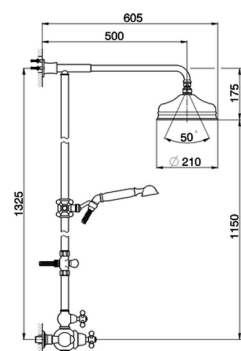

## Thermostatic shower column, 2-functions ARCANA CERAMIC\_AC004070

MODEL **AC004070**

Thermostatic shower column, 2-functions, 2 outlet diverter, not adjustable riser column, sliding handshower holder, 53 mm Brass Arcana one spray handshower, D.210 mm Brass round showerhead, 150 cm Brass Flexible Hose

### CHARACTERISTICS

Cartridge Spare Parts **24.04A.PP**

**8x20 Plus P Thermostatic Valve**