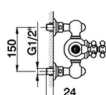

Thermostatic shower column, 2-functions ARCANA CERAMIC_AC004070

MODEL **AC004070**

Thermostatic shower column, 2-functions, 2 outlet diverter, not adjustable riser column, sliding handshower holder, 53 mm Brass Arcana one spray handshower, D.210 mm Brass round showerhead, 150 cm Brass Flexible Hose

AVAILABLE FINISHINGS

-  **21** 21 Chrome
-  **24** 24 Gold
-  **26** 26 Old Copper
-  **27** 27 Old Bronze
-  **2A** 2A Satin Brushed Nickel
-  **74** 74 Chrome/Gold

CHARACTERISTICS

Cartridge Spare Parts **24.04A.PP**