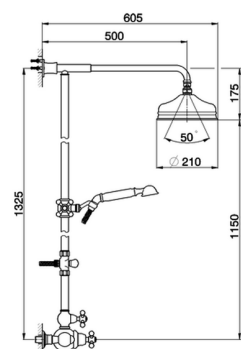

Thermostatic shower column, 2-functions ARCANA CERAMIC_AC004070

MODEL **AC004070**

Thermostatic shower column, 2-functions, 2 outlet diverter, not adjustable riser column, sliding handshower holder, 53 mm Brass Arcana one spray handshower, D.210 mm Brass round showerhead, 150 cm Brass Flexible Hose

AVAILABLE FINISHINGS

-  **21** 21 Chrome
-  **24** 24 Gold
-  **26** 26 Old Copper
-  **27** 27 Old Bronze
-  **2A** 2A Satin Brushed Nickel
-  **74** 74 Chrome/Gold

CHARACTERISTICS

Cartridge Spare Parts **24.04A.PP**