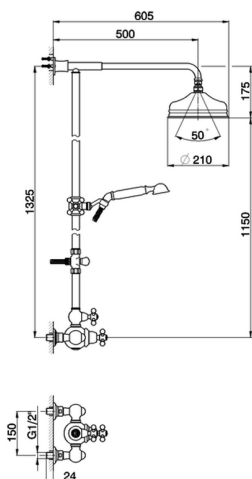

## Thermostatic shower column, 2-functions ARCANA CERAMIC\_AC004070

MODEL **AC004070**

Thermostatic shower column, 2-functions, 2 outlet diverter, not adjustable riser column, sliding handshower holder, 53 mm Brass Arcana one spray handshower, D.210 mm Brass round showerhead, 150 cm Brass Flexible Hose

### CHARACTERISTICS

Cartridge Spare Parts **24.04A.PP**

**8x20 Plus P Thermostatic Valve**