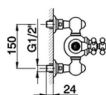

## Thermostatic shower column, 2-functions ARCANA CERAMIC\_AC004070

MODEL **AC004070**

Thermostatic shower column, 2-functions, 2 outlet diverter, not adjustable riser column, sliding handshower holder, 53 mm Brass Arcana one spray handshower, D.210 mm Brass round showerhead, 150 cm Brass Flexible Hose

### CHARACTERISTICS

Cartridge Spare Parts **24.04A.PP**

**8x20 Plus P Thermostatic Valve**