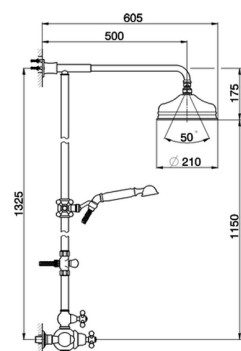

Thermostatic shower column, 2-functions ARCANA CERAMIC_AC004070

MODEL **AC004070**

Thermostatic shower column, 2-functions, 2 outlet diverter, not adjustable riser column, sliding handshower holder, 53 mm Brass Arcana one spray handshower, D.210 mm Brass round showerhead, 150 cm Brass Flexible Hose

AVAILABLE FINISHINGS

-  **21** 21 Chrome
-  **24** 24 Gold
-  **26** 26 Old Copper
-  **27** 27 Old Bronze
-  **2A** 2A Satin Brushed Nickel
-  **74** 74 Chrome/Gold

CHARACTERISTICS

Cartridge Spare Parts **24.04A.PP**