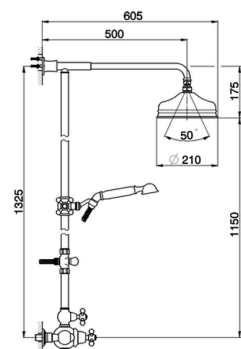

## Thermostatic shower column, 2-functions ARCANA CERAMIC\_AC004070

MODEL **AC004070**

Thermostatic shower column, 2-functions, 2 outlet diverter, not adjustable riser column, sliding handshower holder, 53 mm Brass Arcana one spray handshower, D.210 mm Brass round showerhead, 150 cm Brass Flexible Hose

### CHARACTERISTICS

Cartridge Spare Parts **24.04A.PP**

**8x20 Plus P Thermostatic Valve**