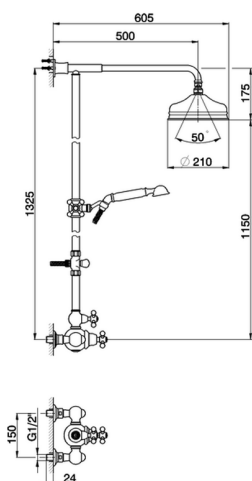

Thermostatic shower column, 2-functions ARCANA CERAMIC_AC004070

MODEL **AC004070**

Thermostatic shower column, 2-functions, 2 outlet diverter, not adjustable riser column, sliding handshower holder, 53 mm Brass Arcana one spray handshower, D.210 mm Brass round showerhead, 150 cm Brass Flexible Hose

AVAILABLE FINISHINGS

-  **21** 21 Chrome
-  **24** 24 Gold
-  **26** 26 Old Copper
-  **27** 27 Old Bronze
-  **2A** 2A Satin Brushed Nickel
-  **74** 74 Chrome/Gold

CHARACTERISTICS

Cartridge Spare Parts **24.04A.PP**