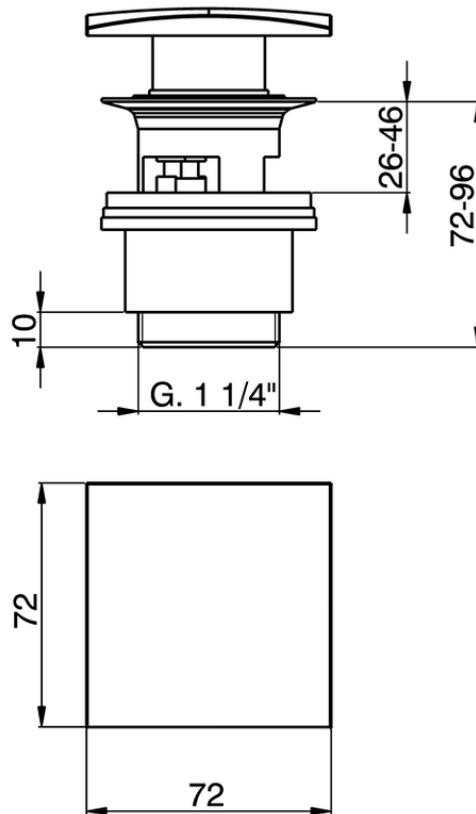

## 1"1/4 click clack drain for basin mixer COMPONENTS\_ZA001622

ZA001622

<https://en.cisal.it/11-4-click-clack-drain-for-basin-mixer-components-za001622>

2026-04-09