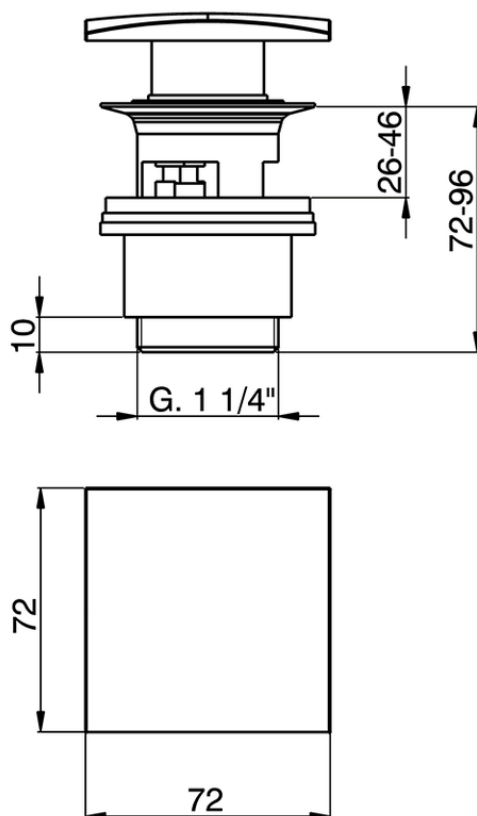

1"1/4 click clack drain for basin mixer COMPONENTS_ZA001622

ZA001622

<https://en.cisal.it/11-4-click-clack-drain-for-basin-mixer-components-za001622>

2026-06-13