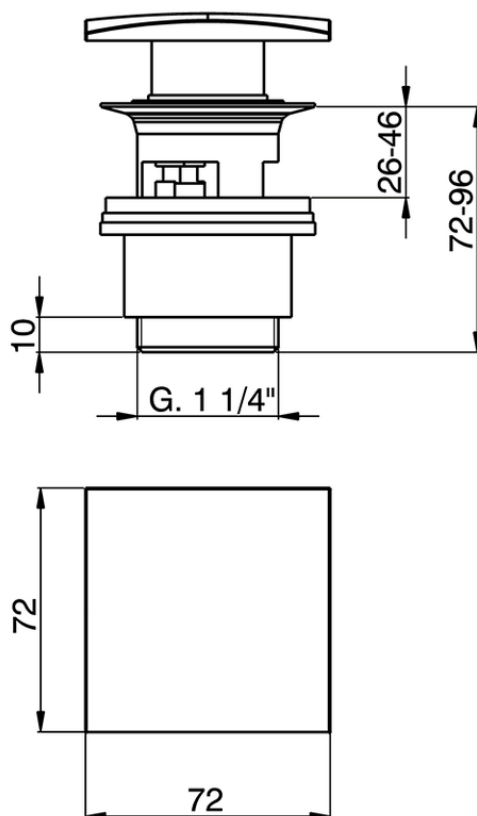

1"1/4 click clack drain for basin mixer COMPONENTS_ZA001622

ZA001622

<https://en.cisal.it/11-4-click-clack-drain-for-basin-mixer-components-za001622>

2026-04-30