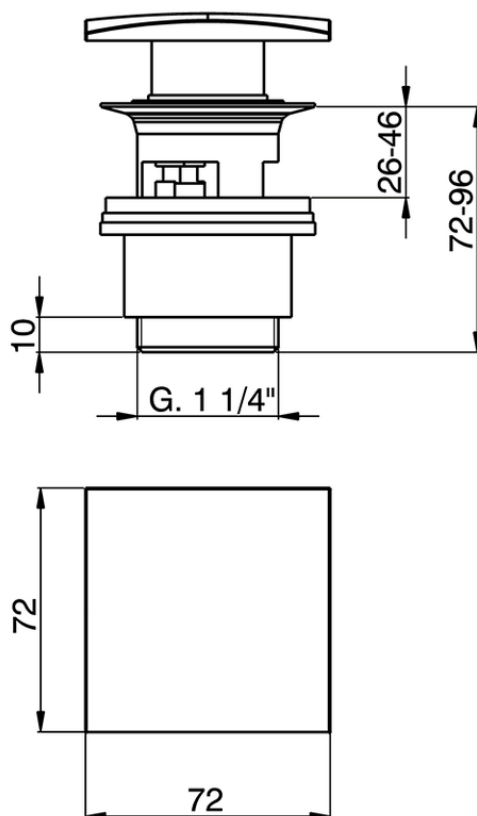

1"1/4 click clack drain for basin mixer COMPONENTS_ZA001622

ZA001622

<https://en.cisal.it/11-4-click-clack-drain-for-basin-mixer-components-za001622>

2026-04-29