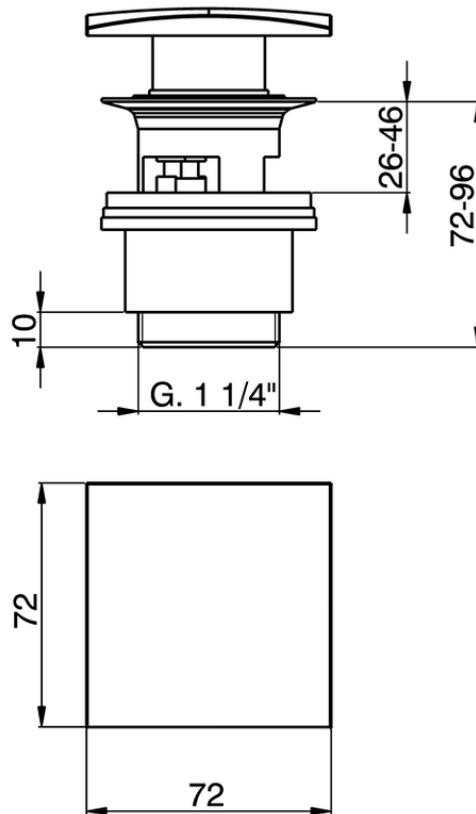

1"1/4 click clack drain for basin mixer COMPONENTS_ZA001622

ZA001622

<https://en.cisal.it/11-4-click-clack-drain-for-basin-mixer-components-za001622>

2026-06-14