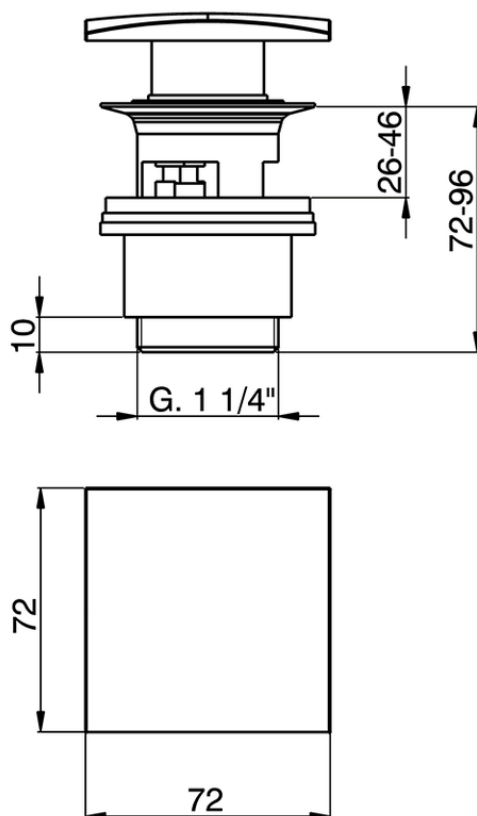

1"1/4 click clack drain for basin mixer COMPONENTS_ZA001622

ZA001622

<https://en.cisal.it/11-4-click-clack-drain-for-basin-mixer-components-za001622>

2026-06-14