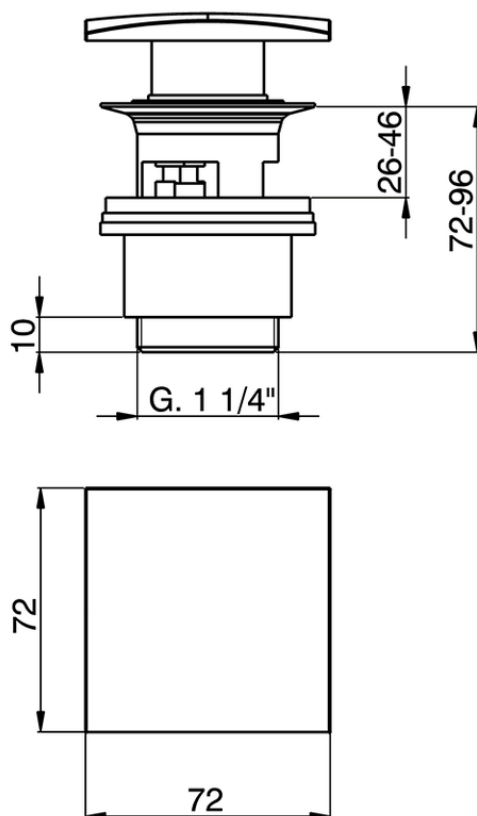

1"1/4 click clack drain for basin mixer COMPONENTS_ZA001622

ZA001622

<https://en.cisal.it/11-4-click-clack-drain-for-basin-mixer-components-za001622>

2026-04-09