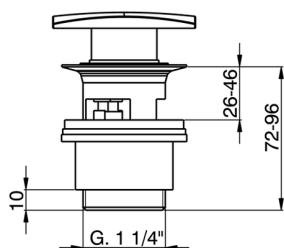

1"1/4 click clack drain for basin mixer COMPONENTS_ZA001622

MODEL **ZA001622**

1"1/4 click clack drain for basin mixer, for overflow bath drain system

AVAILABLE FINISHINGS

- **21** 21 Chrome
- **24** 24 Gold
- **2B** 2B Polished Nickel
- **2P** 2P Rose Gold

CHARACTERISTICS

2026-06-13