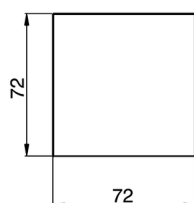

1"1/4 click clack drain for basin mixer COMPONENTS_ZA001622

MODEL **ZA001622**

1"1/4 click clack drain for basin mixer, for overflow bath drain system

AVAILABLE FINISHINGS

- **21** 21 Chrome
- **24** 24 Gold
- **2B** 2B Polished Nickel
- **2P** 2P Rose Gold

CHARACTERISTICS

2026-06-13