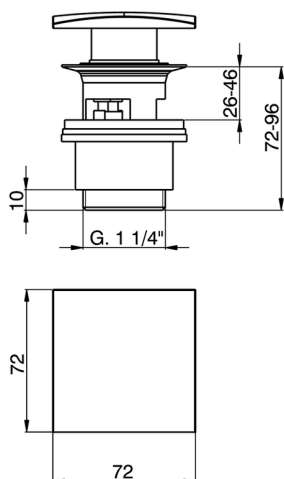

1"1/4 click clack drain for basin mixer COMPONENTS_ZA001622

MODEL **ZA001622**

1"1/4 click clack drain for basin mixer, for overflow bath drain system

AVAILABLE FINISHINGS

-  **21** 21 Chrome
-  **24** 24 Gold
-  **2B** 2B Polished Nickel
-  **2P** 2P Rose Gold