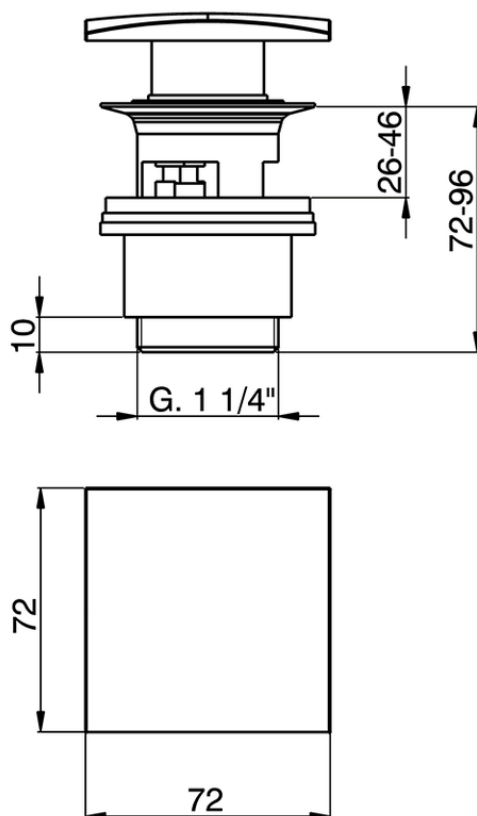

1"1/4 click clack drain for basin mixer COMPONENTS_ZA001622

ZA001622

<https://en.cisal.it/11-4-click-clack-drain-for-basin-mixer-components-za001622>

2026-04-08