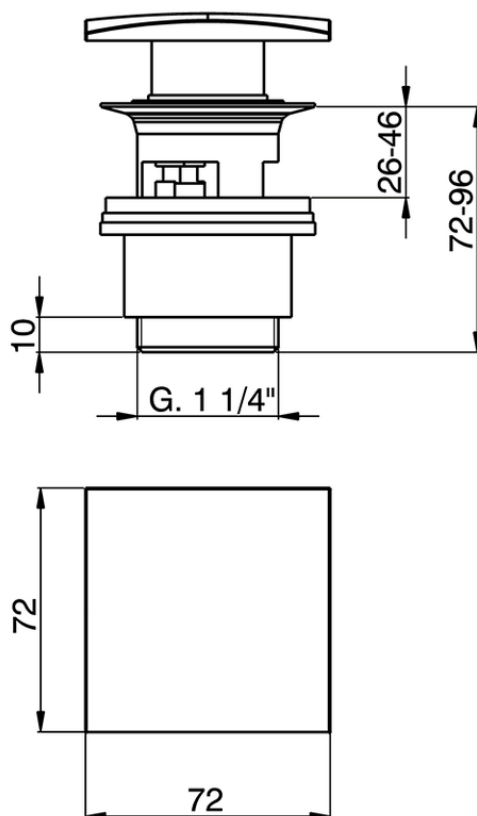

1"1/4 click clack drain for basin mixer COMPONENTS_ZA001622

ZA001622

<https://en.cisal.it/11-4-click-clack-drain-for-basin-mixer-components-za001622>

2026-05-20