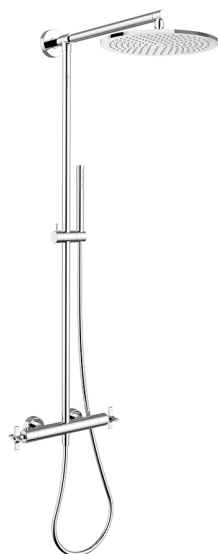

2-functions Thermostatic shower set GRACE_GSC7801N

MODEL **GSC7801N**

2-functions Thermostatic shower set, 2 outlets devia stop, not adjustable column, sliding shower bracket, 22,5 mm Brass One Spray handshower, 300 mm round showerhead 8 mm thick BRASS, 150 cm smooth SUPREME Flexible Hose

AVAILABLE FINISHINGS

21 21 Chrome

6T 6T Chrome/Matt Black

CHARACTERISTICS

Cartridge Spare Parts **22.04A.AR - ZZ97279004**

Argo 2 (long filter) Thermostatic Valve

DeviaStop

The Cisal Devia Stop technology allows to adjust the water flow and to direct it to the selected output point (overhead soaker, hand shower, etc).

Thermostatic

The Cisal thermostatic is your personal water manager, helping you to handle, control and save water and energy.

2026-06-05