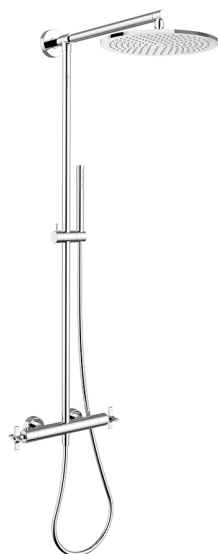

2-functions Thermostatic shower set GRACE_GSC7801N

MODEL **GSC7801N**

2-functions Thermostatic shower set, 2 outlets devia stop, not adjustable column, sliding shower bracket, 22,5 mm Brass One Spray handshower, 300 mm round showerhead 8 mm thick BRASS, 150 cm smooth SUPREME Flexible Hose

AVAILABLE FINISHINGS

21 21 Chrome

6T 6T Chrome/Matt Black

CHARACTERISTICS

Cartridge Spare Parts **22.04A.AR - ZZ97279004**

Argo 2 (long filter) Thermostatic Valve

DeviaStop

The Cisal Devia Stop technology allows to adjust the water flow and to direct it to the selected output point (overhead soaker, hand shower, etc).

Thermostatic

The Cisal thermostatic is your personal water manager, helping you to handle, control and save water and energy.

2026-04-30