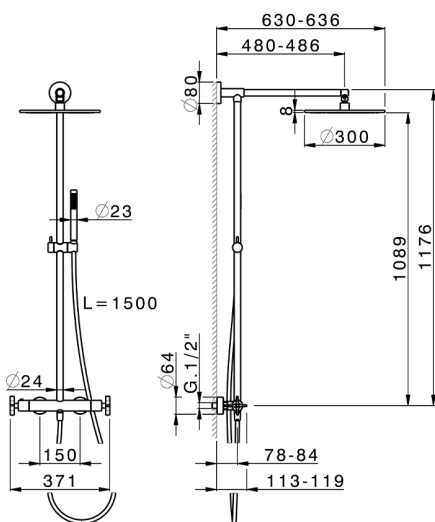

## 2-functions Thermostatic shower set GRACE\_GSC7801N

MODEL **GSC7801N**

2-functions Thermostatic shower set, 2 outlets devia stop, not adjustable column, sliding shower bracket, 22,5 mm Brass One Spray handshower, 300 mm round showerhead 8 mm thick BRASS, 150 cm smooth SUPREME Flexible Hose

### CHARACTERISTICS

Cartridge Spare Parts **22.04A.AR - ZZ97279004**

**Argo 2 (long filter) Thermostatic Valve**