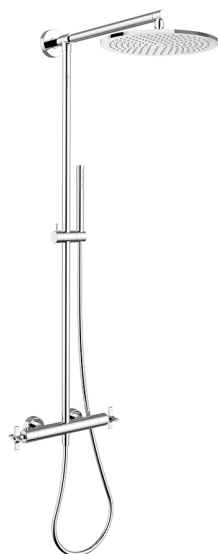

## 2-functions Thermostatic shower set GRACE\_GSC7801N

MODEL **GSC7801N**

2-functions Thermostatic shower set, 2 outlets devia stop, not adjustable column, sliding shower bracket, 22,5 mm Brass One Spray handshower, 300 mm round showerhead 8 mm thick BRASS, 150 cm smooth SUPREME Flexible Hose

### AVAILABLE FINISHINGS

**21** 21 Chrome

**6T** 6T Chrome/Matt Black

### CHARACTERISTICS

Cartridge Spare Parts **22.04A.AR - ZZ97279004**

**Argo 2 (long filter) Thermostatic Valve**

### DeviaStop

The Cisal Devia Stop technology allows to adjust the water flow and to direct it to the selected output point (overhead soaker, hand shower, etc).