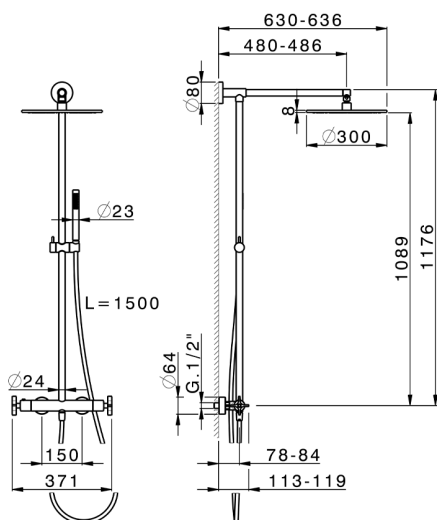

2-functions Thermostatic shower set GRACE_GSC7801N

MODEL **GSC7801N**

2-functions Thermostatic shower set, 2 outlets devia stop, not adjustable column, sliding shower bracket, 22,5 mm Brass One Spray handshower, 300 mm round showerhead 8 mm thick BRASS, 150 cm smooth SUPREME Flexible Hose

AVAILABLE FINISHINGS

21 21 Chrome

6T 6T Chrome/Matt Black

CHARACTERISTICS

Cartridge Spare Parts **22.04A.AR - ZZ97279004**

Argo 2 (long filter) Thermostatic Valve

DeviaStop

The Cisal Devia Stop technology allows to adjust the water flow and to direct it to the selected output point (overhead soaker, hand shower, etc).