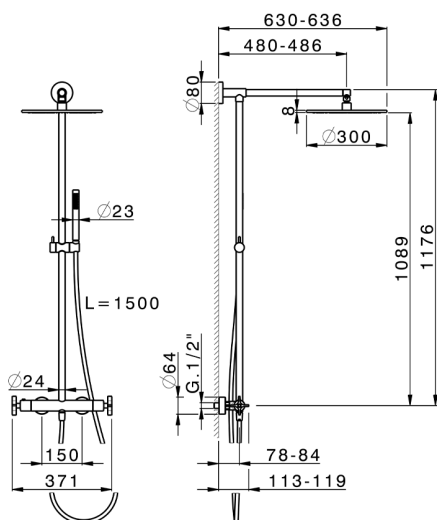

## 2-functions Thermostatic shower set GRACE\_GSC7801N

MODEL **GSC7801N**

2-functions Thermostatic shower set, 2 outlets devia stop, not adjustable column, sliding shower bracket, 22,5 mm Brass One Spray handshower, 300 mm round showerhead 8 mm thick BRASS, 150 cm smooth SUPREME Flexible Hose

AVAILABLE FINISHINGS

**21** 21 Chrome

**6T** 6T Chrome/Matt Black

CHARACTERISTICS

Cartridge Spare Parts **22.04A.AR - ZZ97279004**

**Argo 2 (long filter) Thermostatic Valve**

### DeviaStop

The Cisal Devia Stop technology allows to adjust the water flow and to direct it to the selected output point (overhead soaker, hand shower, etc).