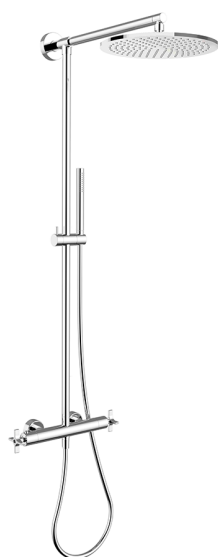

2-functions Thermostatic shower set GRACE_GSC7801N

MODEL **GSC7801N**

2-functions Thermostatic shower set, 2 outlets devia stop, not adjustable column, sliding shower bracket, 22,5 mm Brass One Spray handshower, 300 mm round showerhead 8 mm thick BRASS, 150 cm smooth SUPREME Flexible Hose

AVAILABLE FINISHINGS

21 21 Chrome

6T 6T Chrome/Matt Black

CHARACTERISTICS

Cartridge Spare Parts **22.04A.AR - ZZ97279004**

Argo 2 (long filter) Thermostatic Valve

DeviaStop

The Cisal Devia Stop technology allows to adjust the water flow and to direct it to the selected output point (overhead soaker, hand shower, etc).

Thermostatic

The Cisal thermostatic is your personal water manager, helping you to handle, control and save water and energy.

2026-06-05