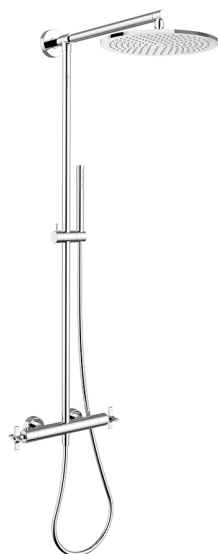

2-functions Thermostatic shower set GRACE_GSC7801N

MODEL **GSC7801N**

2-functions Thermostatic shower set, 2 outlets devia stop, not adjustable column, sliding shower bracket, 22,5 mm Brass One Spray handshower, 300 mm round showerhead 8 mm thick BRASS, 150 cm smooth SUPREME Flexible Hose

AVAILABLE FINISHINGS

21 21 Chrome

6T 6T Chrome/Matt Black

CHARACTERISTICS

Cartridge Spare Parts **22.04A.AR - ZZ97279004**

Argo 2 (long filter) Thermostatic Valve

DeviaStop

The Cisal Devia Stop technology allows to adjust the water flow and to direct it to the selected output point (overhead soaker, hand shower, etc).

Thermostatic

The Cisal thermostatic is your personal water manager, helping you to handle, control and save water and energy.

2026-06-25