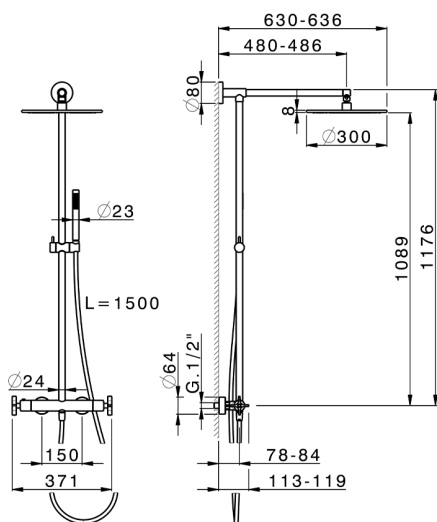

2-functions Thermostatic shower set GRACE_GSC7801N

MODEL **GSC7801N**

2-functions Thermostatic shower set, 2 outlets devia stop, not adjustable column, sliding shower bracket, 22,5 mm Brass One Spray handshower, 300 mm round showerhead 8 mm thick BRASS, 150 cm smooth SUPREME Flexible Hose

AVAILABLE FINISHINGS

21 21 Chrome

6T 6T Chrome/Matt Black

CHARACTERISTICS

Cartridge Spare Parts **22.04A.AR - ZZ97279004**

Argo 2 (long filter) Thermostatic Valve

DeviaStop

The Cisal Devia Stop technology allows to adjust the water flow and to direct it to the selected output point (overhead soaker, hand shower, etc).