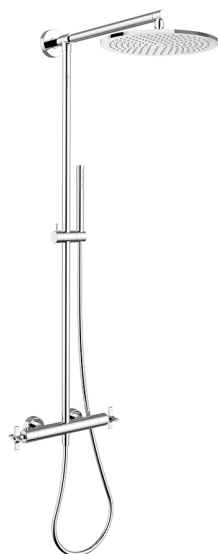

2-functions Thermostatic shower set GRACE_GSC7801N

MODEL **GSC7801N**

2-functions Thermostatic shower set, 2 outlets devia stop, not adjustable column, sliding shower bracket, 22,5 mm Brass One Spray handshower, 300 mm round showerhead 8 mm thick BRASS, 150 cm smooth SUPREME Flexible Hose

AVAILABLE FINISHINGS

21 21 Chrome

6T 6T Chrome/Matt Black

CHARACTERISTICS

Cartridge Spare Parts **22.04A.AR - ZZ97279004**

Argo 2 (long filter) Thermostatic Valve

DeviaStop

The Cisal Devia Stop technology allows to adjust the water flow and to direct it to the selected output point (overhead soaker, hand shower, etc).

Thermostatic

The Cisal thermostatic is your personal water manager, helping you to handle, control and save water and energy.

2026-04-05