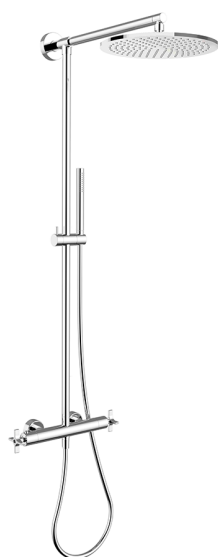

## 2-functions Thermostatic shower set GRACE\_GSC7801N

MODEL **GSC7801N**

2-functions Thermostatic shower set, 2 outlets devia stop, not adjustable column, sliding shower bracket, 22,5 mm Brass One Spray handshower, 300 mm round showerhead 8 mm thick BRASS, 150 cm smooth SUPREME Flexible Hose

AVAILABLE FINISHINGS

**21** 21 Chrome

**6T** 6T Chrome/Matt Black

CHARACTERISTICS

Cartridge Spare Parts **22.04A.AR - ZZ97279004**

**Argo 2 (long filter) Thermostatic Valve**

### DeviaStop

The Cisal Devia Stop technology allows to adjust the water flow and to direct it to the selected output point (overhead soaker, hand shower, etc).

### Thermostatic

The Cisal thermostatic is your personal water manager, helping you to handle, control and save water and energy.

2026-05-04