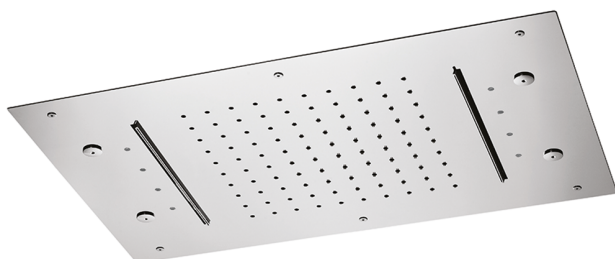

600x400 mm Ceiling showerheads ZEN SHOWER_ZS0C0375

MODEL **ZS0C0375**

600x400 mm Ceiling showerheads, rain, spraying functions, 2 waterfalls, chromotherapy functions, built-in control included, Stainless Steel AISI 304

AVAILABLE FINISHINGS

-  **D1** D1 Brushed Inox
-  **40** 40 Matt Black
-  **4Q** 4Q Matt White
-  **D2** D2 Polished Inox

CHARACTERISTICS

2026-04-15