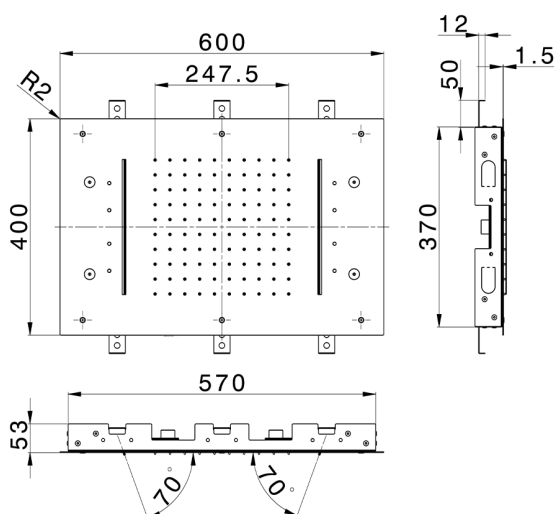

600x400 mm Ceiling showerheads ZEN SHOWER_ZS0C0375

MODEL **ZS0C0375**

600x400 mm Ceiling showerheads, rain, spraying functions, 2 waterfalls, chromotherapy functions, built-in control included, Stainless Steel AISI 304

AVAILABLE FINISHINGS

- **D1** D1 Brushed Inox
- **40** 40 Matt Black
- **4Q** 4Q Matt White
- **D2** D2 Polished Inox

CHARACTERISTICS

2026-04-15