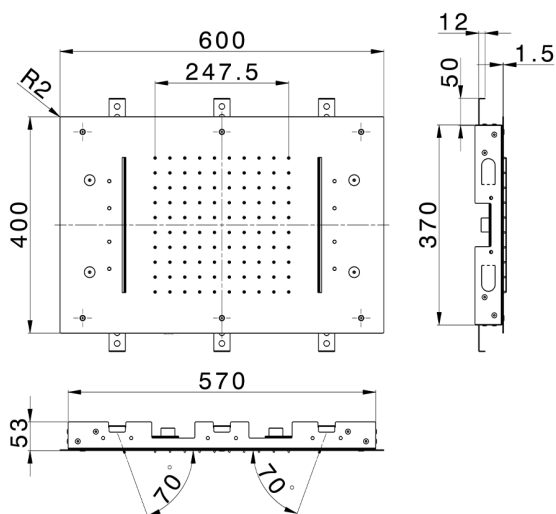

600x400 mm Ceiling showerheads ZEN SHOWER_ZS0C0375

MODEL **ZS0C0375**

600x400 mm Ceiling showerheads, rain, spraying functions, 2 waterfalls, chromotherapy functions, built-in control included, Stainless Steel AISI 304

AVAILABLE FINISHINGS

- **D1** D1 Brushed Inox
- **40** 40 Matt Black
- **4Q** 4Q Matt White
- **D2** D2 Polished Inox

CHARACTERISTICS

2026-06-13