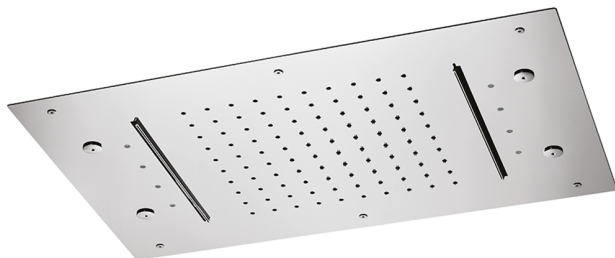

600x400 mm Ceiling showerheads ZEN SHOWER_ZS0C0375

MODEL **ZS0C0375**

600x400 mm Ceiling showerheads, rain, spraying functions, 2 waterfalls, chromotherapy functions, built-in control included, Stainless Steel AISI 304

AVAILABLE FINISHINGS

-  **D1** D1 Brushed Inox
-  **40** 40 Matt Black
-  **4Q** 4Q Matt White
-  **D2** D2 Polished Inox

CHARACTERISTICS

2026-05-19