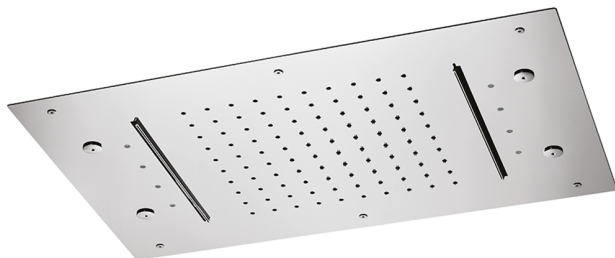

600x400 mm Ceiling showerheads ZEN SHOWER_ZS0C0375

MODEL **ZS0C0375**

600x400 mm Ceiling showerheads, rain, spraying functions, 2 waterfalls, chromotherapy functions, built-in control included, Stainless Steel AISI 304

AVAILABLE FINISHINGS

-  **D1** D1 Brushed Inox
-  **40** 40 Matt Black
-  **4Q** 4Q Matt White
-  **D2** D2 Polished Inox

CHARACTERISTICS

2026-06-13