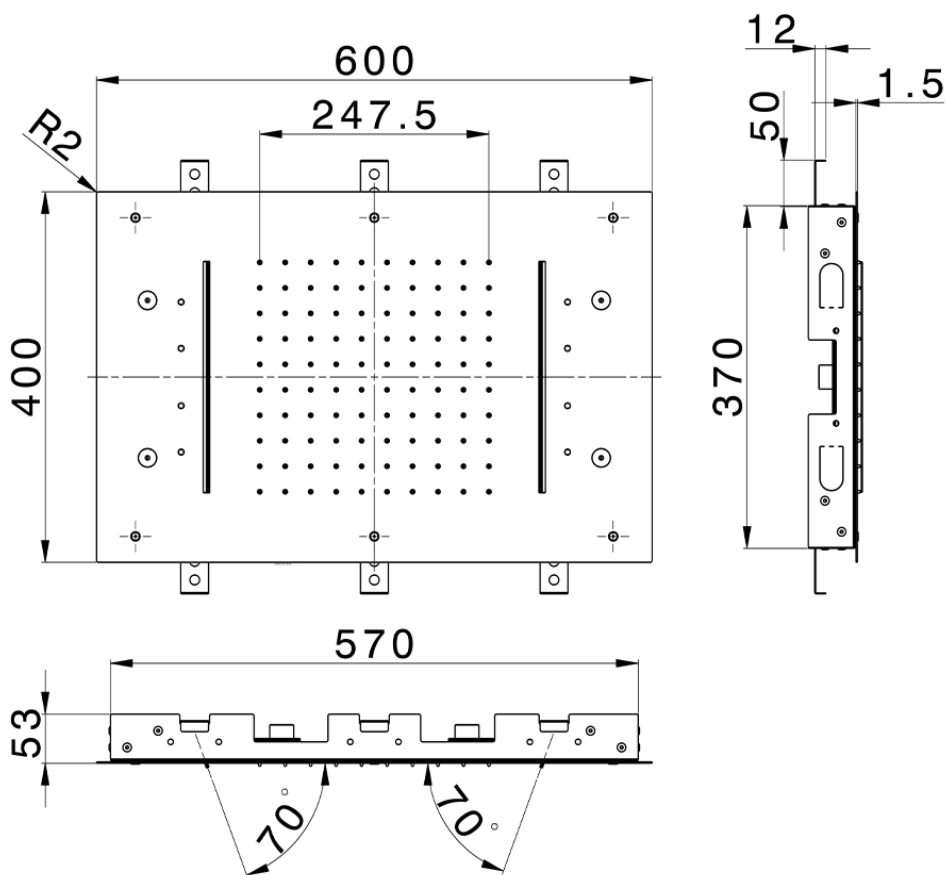

600x400 mm Ceiling showerheads ZEN SHOWER_ZS0C0375

ZS0C0375

<https://en.cisal.it/600x400-mm-ceiling-showerheads-zen-shower-zs0c0375>

2026-05-19