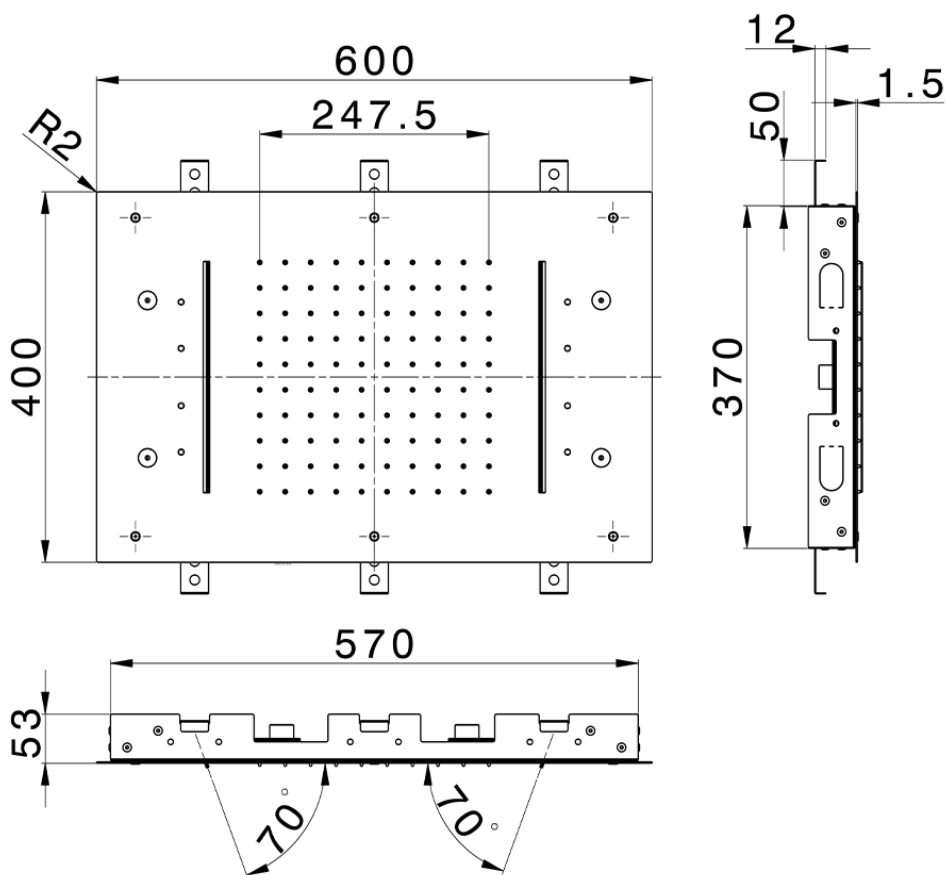

600x400 mm Ceiling showerheads ZEN SHOWER_ZS0C0375

ZS0C0375

<https://en.cisal.it/600x400-mm-ceiling-showerheads-zen-shower-zs0c0375>

2026-04-14