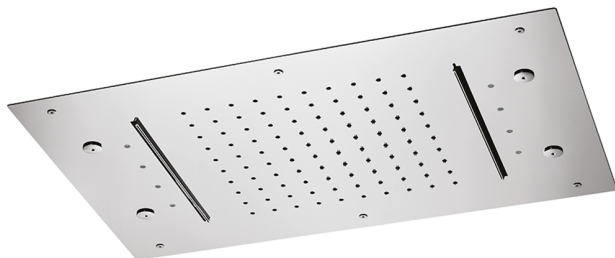

600x400 mm Ceiling showerheads ZEN SHOWER_ZS0C0375

MODEL **ZS0C0375**

600x400 mm Ceiling showerheads, rain, spraying functions, 2 waterfalls, chromotherapy functions, built-in control included, Stainless Steel AISI 304

AVAILABLE FINISHINGS

-  **D1** D1 Brushed Inox
-  **40** 40 Matt Black
-  **4Q** 4Q Matt White
-  **D2** D2 Polished Inox

CHARACTERISTICS

2026-06-14