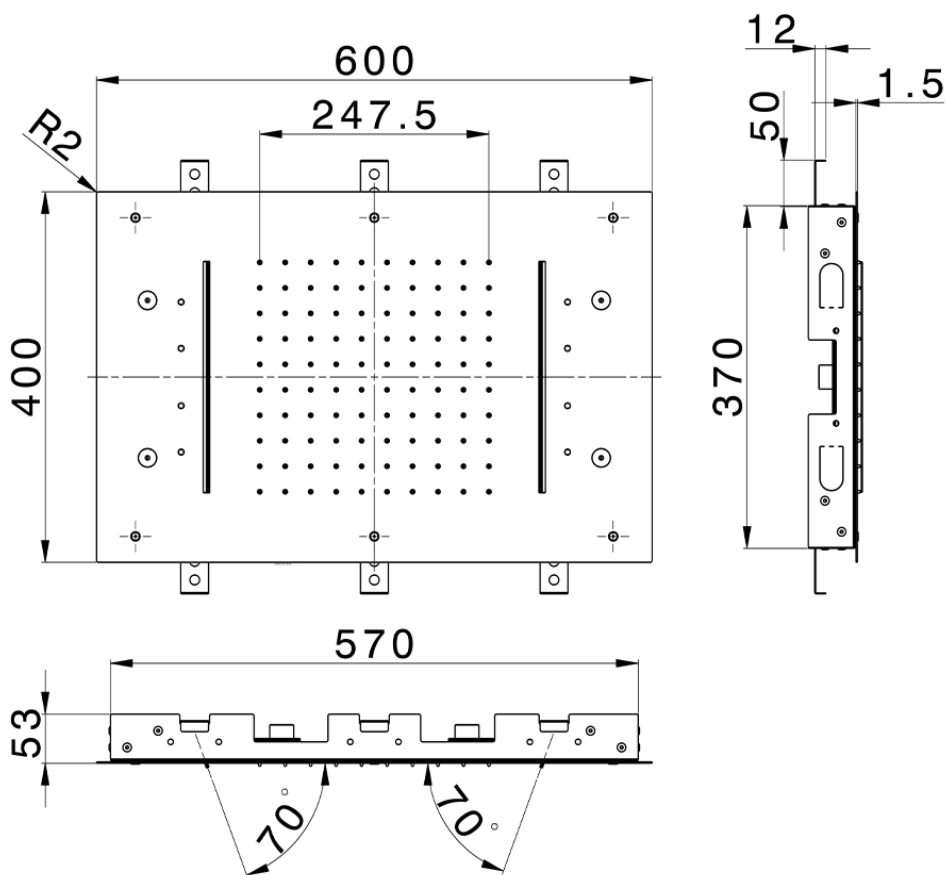

600x400 mm Ceiling showerheads ZEN SHOWER_ZS0C0375

ZS0C0375

<https://en.cisal.it/600x400-mm-ceiling-showerheads-zen-shower-zs0c0375>

2026-06-14