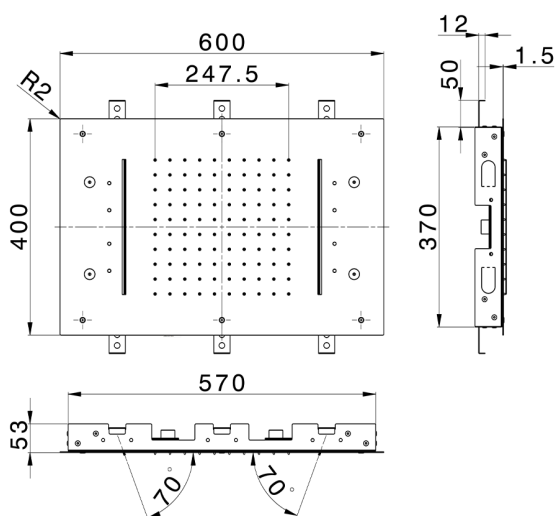

600x400 mm Ceiling showerheads ZEN SHOWER_ZS0C0375

MODEL **ZS0C0375**

600x400 mm Ceiling showerheads, rain, spraying functions, 2 waterfalls, chromotherapy functions, built-in control included, Stainless Steel AISI 304

AVAILABLE FINISHINGS

- **D1** D1 Brushed Inox
- **40** 40 Matt Black
- **4Q** 4Q Matt White
- **D2** D2 Polished Inox

CHARACTERISTICS

2026-06-13