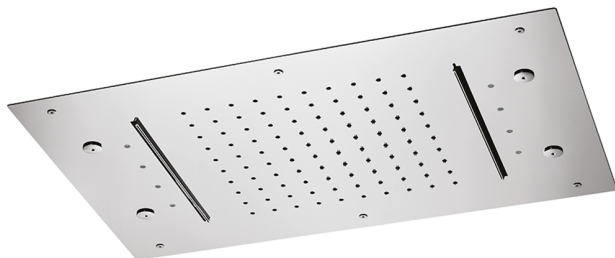

600x400 mm Ceiling showerheads ZEN SHOWER_ZS0C0375

MODEL **ZS0C0375**

600x400 mm Ceiling showerheads, rain, spraying functions, 2 waterfalls, chromotherapy functions, built-in control included, Stainless Steel AISI 304

AVAILABLE FINISHINGS

- **D1** D1 Brushed Inox
- **40** 40 Matt Black
- **4Q** 4Q Matt White
- **D2** D2 Polished Inox

CHARACTERISTICS

2026-06-14