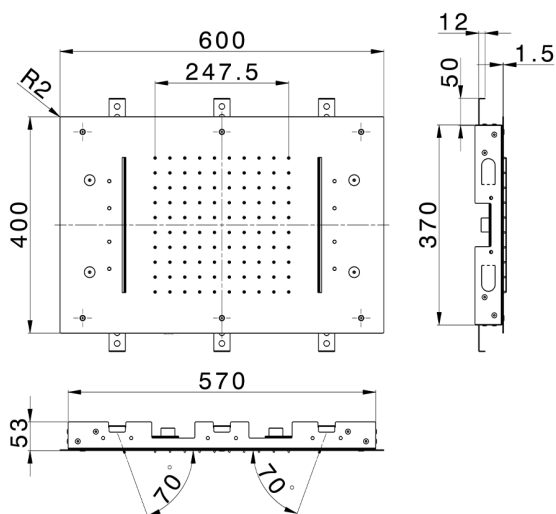

600x400 mm Ceiling showerheads ZEN SHOWER_ZS0C0375

MODEL **ZS0C0375**

600x400 mm Ceiling showerheads, rain, spraying functions, 2 waterfalls, chromotherapy functions, built-in control included, Stainless Steel AISI 304

AVAILABLE FINISHINGS

- **D1** D1 Brushed Inox
- **40** 40 Matt Black
- **4Q** 4Q Matt White
- **D2** D2 Polished Inox

CHARACTERISTICS

2026-06-14