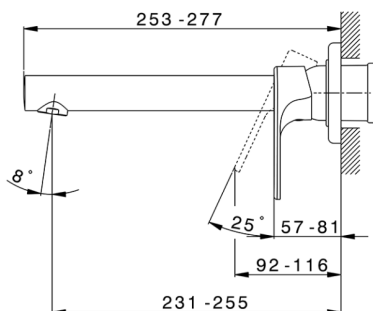

Exposed part for single lever washbasin valve ALMA_A3005512

MODEL **A3005512**

Exposed part for single lever washbasin valve, without concealed part, spout L.250 mm, for item Easy-Box ZA002450-ZA025510

AVAILABLE FINISHINGS

-  **21** 21 Chrome
-  **2F** 2F Brushed Nickel
-  **40** 40 Matt Black

CHARACTERISTICS

Installation **Concealed**
 Required concealed parts **ZA002450**

Exposed part for single lever washbasin valve ALMA_A3005512

A3005512

<https://en.cisal.it/exposed-part-for-single-lever-washbasin-valve-agma-a3005512>

2026-04-05