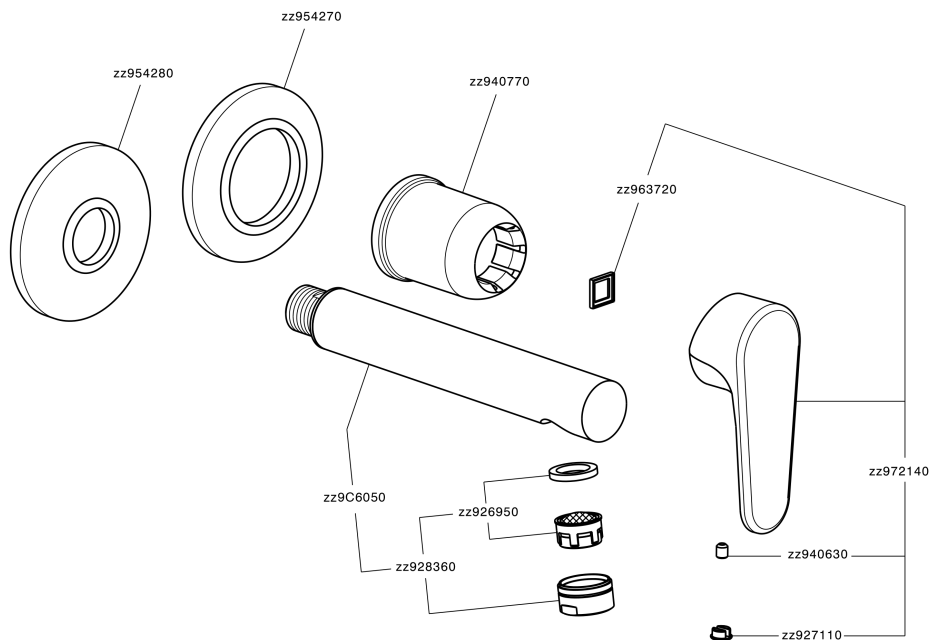

Exposed part for single lever washbasin valve ALMA_A3005512

MODEL **A3005512**

Exposed part for single lever washbasin valve, without concealed part, spout L.250 mm, for item Easy-Box ZA002450-ZA025510

AVAILABLE FINISHINGS

-  **21** 21 Chrome
-  **2F** 2F Brushed Nickel
-  **40** 40 Matt Black

CHARACTERISTICS

Installation **Concealed**
 Required concealed parts **ZA002450**

Exposed part for single lever washbasin valve ALMA_A3005512

A3005512

<https://en.cisal.it/exposed-part-for-single-lever-washbasin-valve-agma-a3005512>

2026-04-05