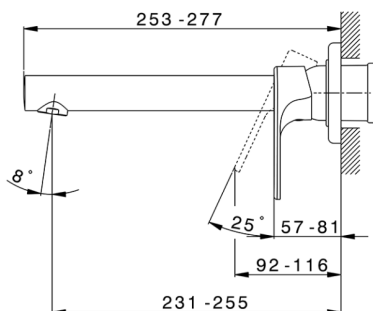

Exposed part for single lever washbasin valve ALMA_A3005512

MODEL **A3005512**

Exposed part for single lever washbasin valve, without concealed part, spout L.250 mm, for item Easy-Box ZA002450-ZA025510

AVAILABLE FINISHINGS

-  **21** 21 Chrome
-  **2F** 2F Brushed Nickel
-  **40** 40 Matt Black

CHARACTERISTICS

Installation **Concealed**
 Required concealed parts **ZA002450**

Exposed part for single lever washbasin valve ALMA_A3005512

A3005512

<https://en.cisal.it/exposed-part-for-single-lever-washbasin-valve-alma-a3005512>

2026-04-30