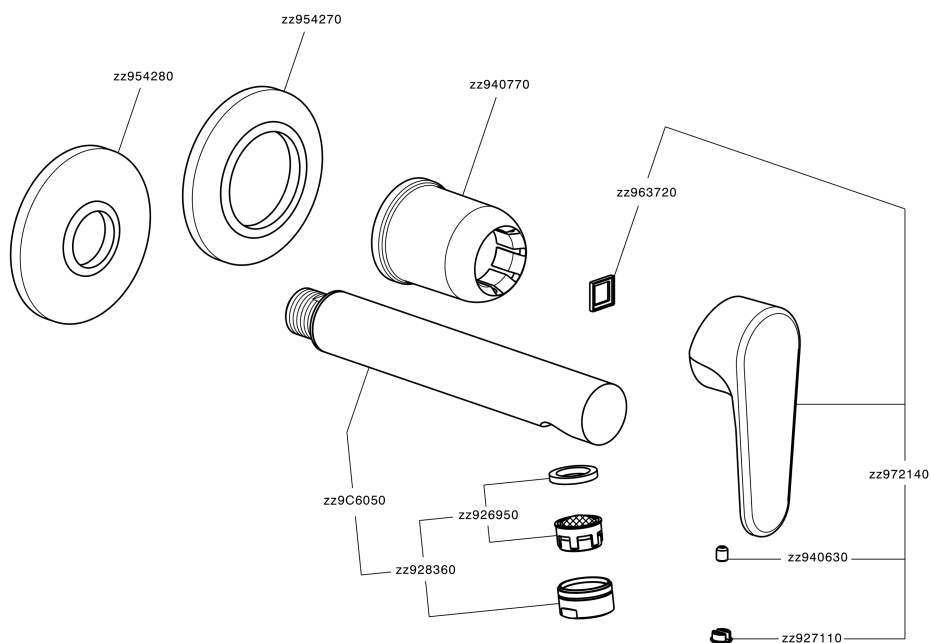

Exposed part for single lever washbasin valve ALMA_A3005512

MODEL **A3005512**

Exposed part for single lever washbasin valve, without concealed part, spout L.250 mm, for item Easy-Box ZA002450-ZA025510

AVAILABLE FINISHINGS

-  **21** 21 Chrome
-  **2F** 2F Brushed Nickel
-  **40** 40 Matt Black

CHARACTERISTICS

Installation **Concealed**
 Required concealed parts **ZA002450**

Exposed part for single lever washbasin valve ALMA_A3005512

A3005512

<https://en.cisal.it/exposed-part-for-single-lever-washbasin-valve-alma-a3005512>

2026-04-30