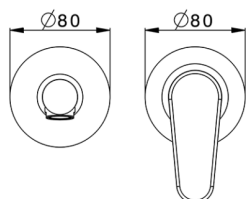

Exposed part for single lever washbasin valve ALMA_A3005512

MODEL **A3005512**

Exposed part for single lever washbasin valve, without concealed part, spout L.250 mm, for item Easy-Box ZA002450-ZA025510

AVAILABLE FINISHINGS

-  **21** 21 Chrome
-  **2F** 2F Brushed Nickel
-  **40** 40 Matt Black

CHARACTERISTICS

Installation **Concealed**
 Required concealed parts **ZA002450**

Exposed part for single lever washbasin valve ALMA_A3005512

A3005512

<https://en.cisal.it/exposed-part-for-single-lever-washbasin-valve-alma-a3005512>

2026-04-30