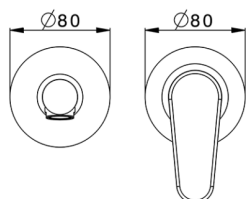

Exposed part for single lever washbasin valve ALMA_A3005512

MODEL **A3005512**

Exposed part for single lever washbasin valve, without concealed part, spout L.250 mm, for item Easy-Box ZA002450-ZA025510

AVAILABLE FINISHINGS

-  **21** 21 Chrome
-  **2F** 2F Brushed Nickel
-  **40** 40 Matt Black

CHARACTERISTICS

Installation **Concealed**
 Required concealed parts **ZA002450**

Exposed part for single lever washbasin valve ALMA_A3005512

A3005512

<https://en.cisal.it/exposed-part-for-single-lever-washbasin-valve-agma-a3005512>

2026-04-05