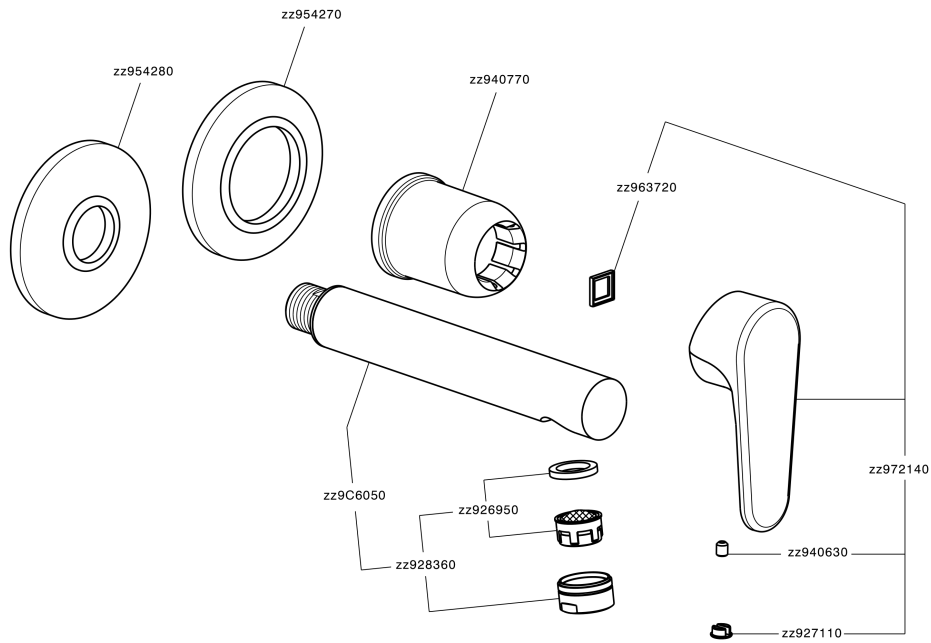

Exposed part for single lever washbasin valve ALMA_A3005512

A3005512

<https://en.cisal.it/exposed-part-for-single-lever-washbasin-valve-alma-a3005512>

2026-04-30