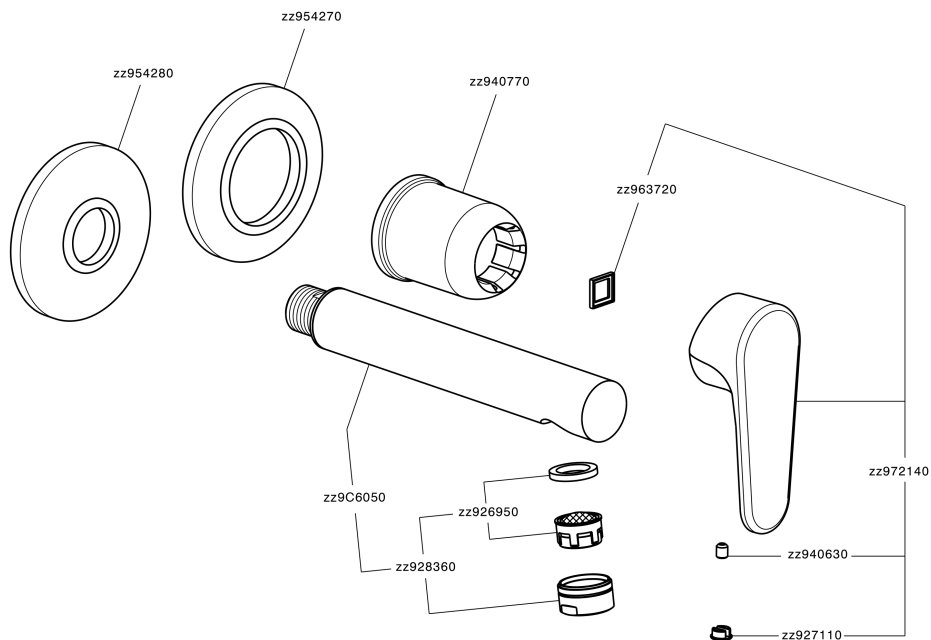

Exposed part for single lever washbasin valve ALMA_A3005512

A3005512

<https://en.cisal.it/exposed-part-for-single-lever-washbasin-valve-alma-a3005512>

2026-04-05