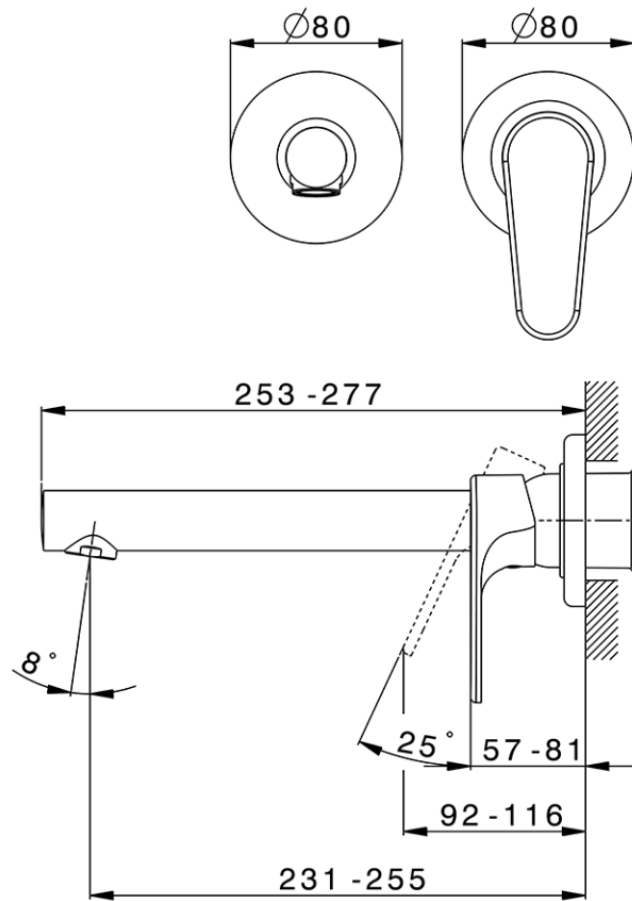

Exposed part for single lever washbasin valve ALMA_A3005512

A3005512

<https://en.cisal.it/exposed-part-for-single-lever-washbasin-valve-alma-a3005512>

2026-06-13