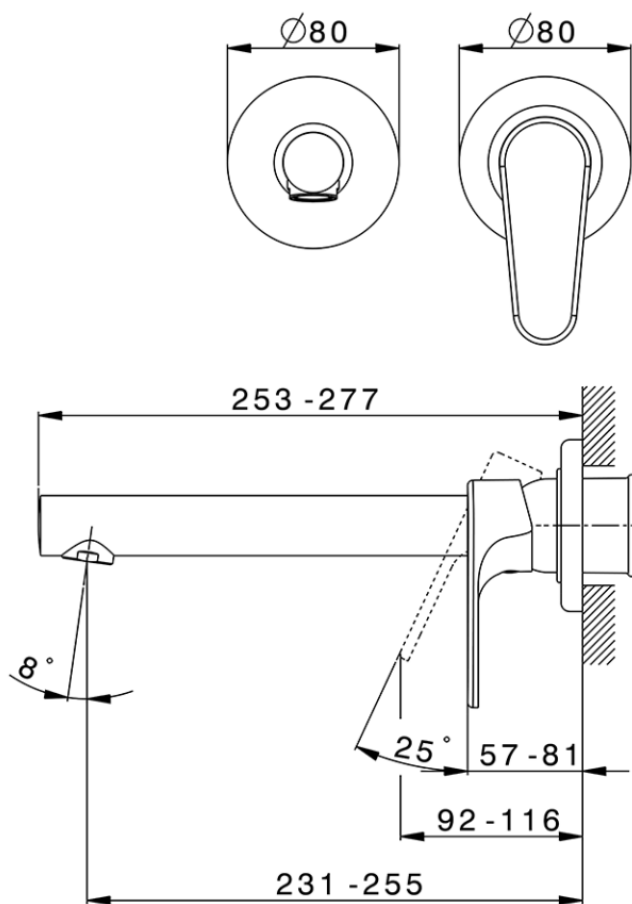

Exposed part for single lever washbasin valve ALMA_A3005512

A3005512

<https://en.cisal.it/exposed-part-for-single-lever-washbasin-valve-alma-a3005512>

2026-04-05