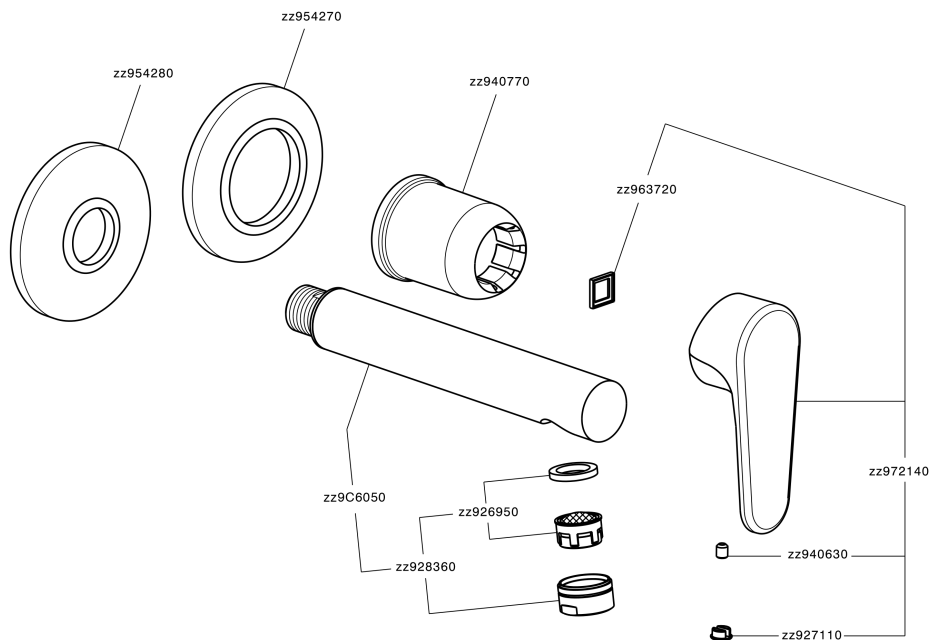

Exposed part for single lever washbasin valve ALMA_A3005512

A3005512

<https://en.cisal.it/exposed-part-for-single-lever-washbasin-valve-alma-a3005512>

2026-04-29