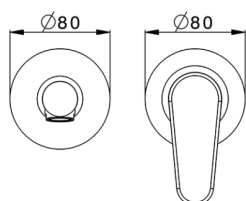

Exposed part for single lever washbasin valve ALMA_A3005512

MODEL **A3005512**

Exposed part for single lever washbasin valve, without concealed part, spout L.250 mm, for item Easy-Box ZA002450-ZA025510

AVAILABLE FINISHINGS

-  **21** 21 Chrome
-  **2F** 2F Brushed Nickel
-  **40** 40 Matt Black

CHARACTERISTICS

Installation **Concealed**
 Required concealed parts **ZA002450**

Exposed part for single lever washbasin valve ALMA_A3005512

A3005512

<https://en.cisal.it/exposed-part-for-single-lever-washbasin-valve-alma-a3005512>

2026-06-13