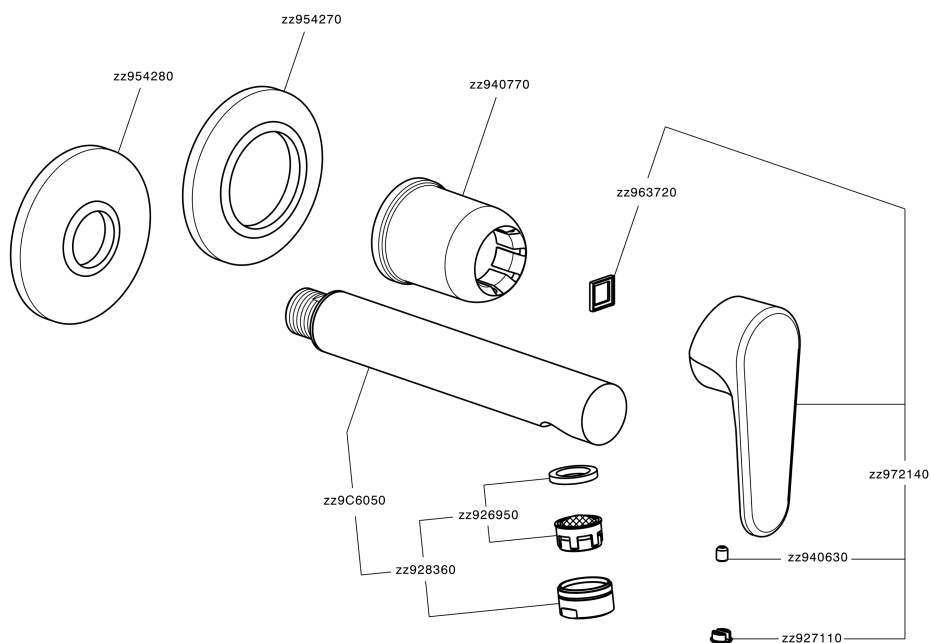

Exposed part for single lever washbasin valve ALMA_A3005512

MODEL **A3005512**

Exposed part for single lever washbasin valve, without concealed part, spout L.250 mm, for item Easy-Box ZA002450-ZA025510

AVAILABLE FINISHINGS

-  **21** 21 Chrome
-  **2F** 2F Brushed Nickel
-  **40** 40 Matt Black

CHARACTERISTICS

Installation **Concealed**
 Required concealed parts **ZA002450**

Exposed part for single lever washbasin valve ALMA_A3005512

A3005512

<https://en.cisal.it/exposed-part-for-single-lever-washbasin-valve-alma-a3005512>

2026-04-07