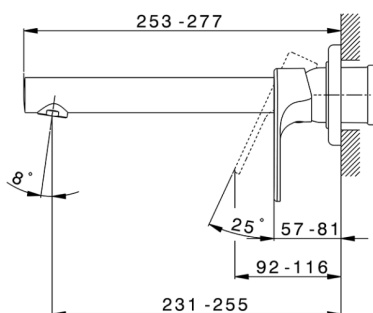

Exposed part for single lever washbasin valve ALMA_A3005512

MODEL **A3005512**

Exposed part for single lever washbasin valve, without concealed part, spout L.250 mm, for item Easy-Box ZA002450-ZA025510

AVAILABLE FINISHINGS

-  **21** 21 Chrome
-  **2F** 2F Brushed Nickel
-  **40** 40 Matt Black

CHARACTERISTICS

Installation **Concealed**
 Required concealed parts **ZA002450**

Exposed part for single lever washbasin valve ALMA_A3005512

A3005512

<https://en.cisal.it/exposed-part-for-single-lever-washbasin-valve-alma-a3005512>

2026-06-13