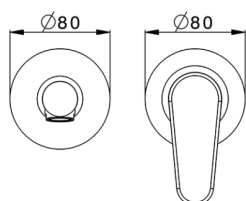

Exposed part for single lever washbasin valve ALMA_A3005512

MODEL **A3005512**

Exposed part for single lever washbasin valve, without concealed part, spout L.250 mm, for item Easy-Box ZA002450-ZA025510

AVAILABLE FINISHINGS

-  **21** 21 Chrome
-  **2F** 2F Brushed Nickel
-  **40** 40 Matt Black

CHARACTERISTICS

Installation **Concealed**
 Required concealed parts **ZA002450**

Exposed part for single lever washbasin valve ALMA_A3005512

A3005512

<https://en.cisal.it/exposed-part-for-single-lever-washbasin-valve-alma-a3005512>

2026-04-07