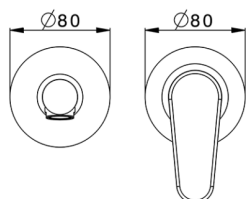

Exposed part for single lever washbasin valve ALMA_A3005512

MODEL **A3005512**

Exposed part for single lever washbasin valve, without concealed part, spout L.250 mm, for item Easy-Box ZA002450-ZA025510

AVAILABLE FINISHINGS

-  **21** 21 Chrome
-  **2F** 2F Brushed Nickel
-  **40** 40 Matt Black

CHARACTERISTICS

Installation **Concealed**
 Required concealed parts **ZA002450**

Exposed part for single lever washbasin valve ALMA_A3005512

A3005512

<https://en.cisal.it/exposed-part-for-single-lever-washbasin-valve-alma-a3005512>

2026-05-20