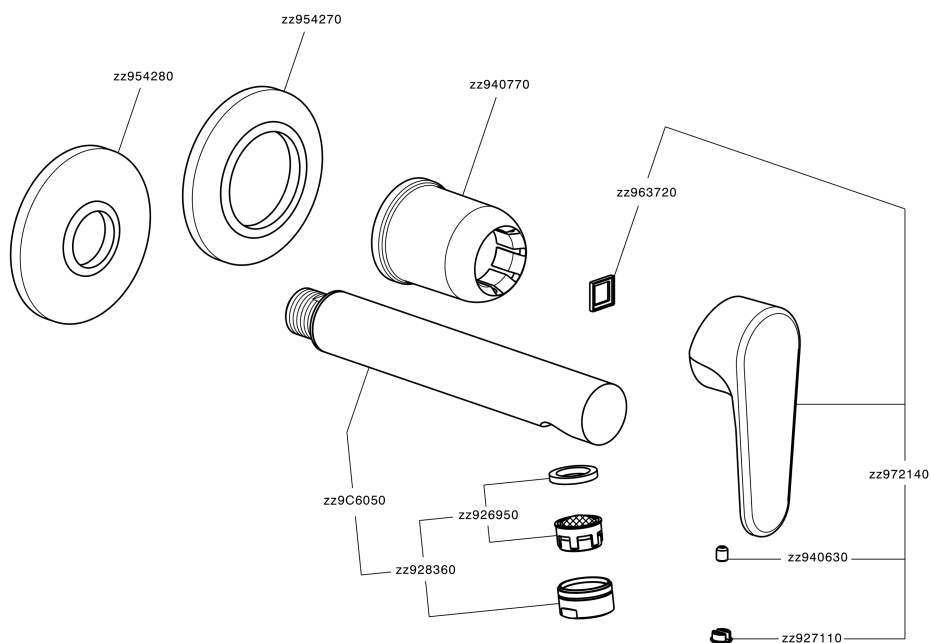

Exposed part for single lever washbasin valve ALMA_A3005512

MODEL **A3005512**

Exposed part for single lever washbasin valve, without concealed part, spout L.250 mm, for item Easy-Box ZA002450-ZA025510

AVAILABLE FINISHINGS

-  **21** 21 Chrome
-  **2F** 2F Brushed Nickel
-  **40** 40 Matt Black

CHARACTERISTICS

Installation **Concealed**
 Required concealed parts **ZA002450**

Exposed part for single lever washbasin valve ALMA_A3005512

A3005512

<https://en.cisal.it/exposed-part-for-single-lever-washbasin-valve-alma-a3005512>

2026-05-20