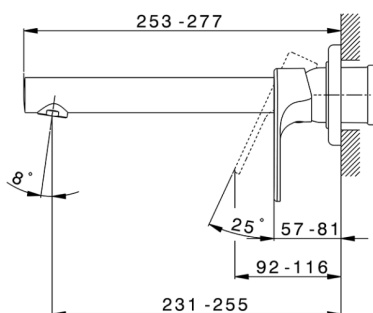

Exposed part for single lever washbasin valve ALMA_A3005512

MODEL **A3005512**

Exposed part for single lever washbasin valve, without concealed part, spout L.250 mm, for item Easy-Box ZA002450-ZA025510

AVAILABLE FINISHINGS

-  **21** 21 Chrome
-  **2F** 2F Brushed Nickel
-  **40** 40 Matt Black

CHARACTERISTICS

Installation **Concealed**
 Required concealed parts **ZA002450**

Exposed part for single lever washbasin valve ALMA_A3005512

A3005512

<https://en.cisal.it/exposed-part-for-single-lever-washbasin-valve-alma-a3005512>

2026-04-07