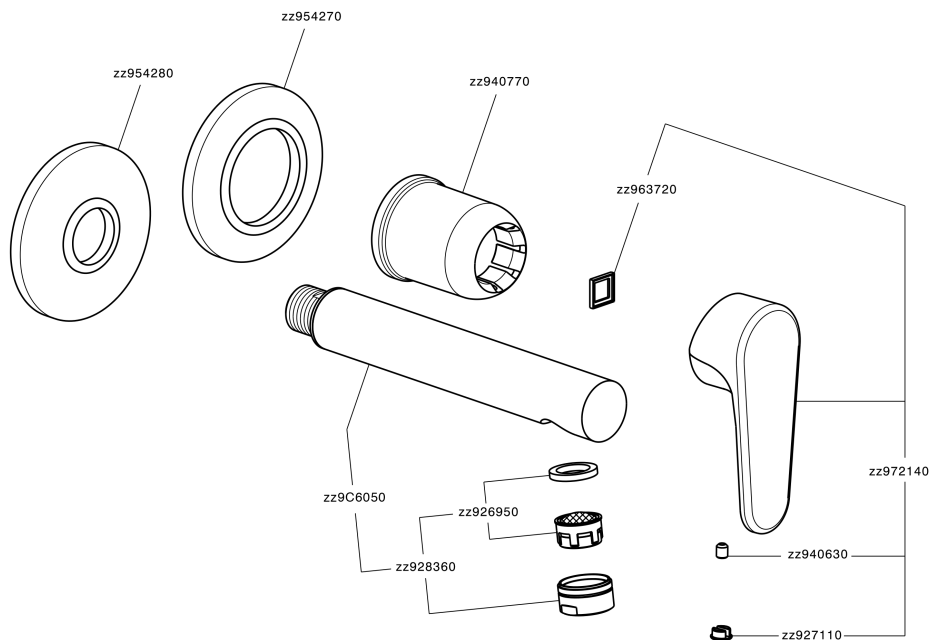

## Exposed part for single lever washbasin valve ALMA\_A3005512

MODEL **A3005512**

Exposed part for single lever washbasin valve, without concealed part, spout L.250 mm, for item Easy-Box ZA002450-ZA025510

### CHARACTERISTICS

Installation **Concealed**  
 Required concealed parts **ZA002450**

## Exposed part for single lever washbasin valve ALMA\_A3005512

A3005512

<https://en.cisal.it/exposed-part-for-single-lever-washbasin-valve-alma-a3005512>

2026-04-29