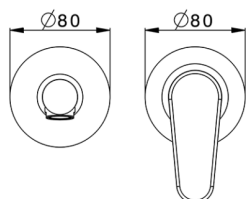

AVAILABLE FINISHINGS

- **21** 21 Chrome
- **2F** 2F Brushed Nickel
- **40** 40 Matt Black