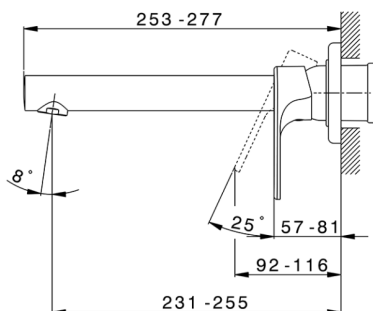

Exposed part for single lever washbasin valve ALMA_A3005512

MODEL **A3005512**

Exposed part for single lever washbasin valve, without concealed part, spout L.250 mm, for item Easy-Box ZA002450-ZA025510

AVAILABLE FINISHINGS

-  **21** 21 Chrome
-  **2F** 2F Brushed Nickel
-  **40** 40 Matt Black

CHARACTERISTICS

Installation **Concealed**
 Required concealed parts **ZA002450**

Exposed part for single lever washbasin valve ALMA_A3005512

A3005512

<https://en.cisal.it/exposed-part-for-single-lever-washbasin-valve-alma-a3005512>

2026-05-20