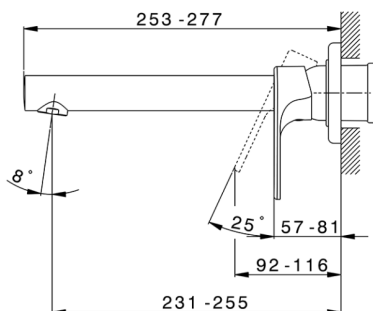

CHARACTERISTICS

Installation **Concealed**
Required concealed parts **ZA002450**