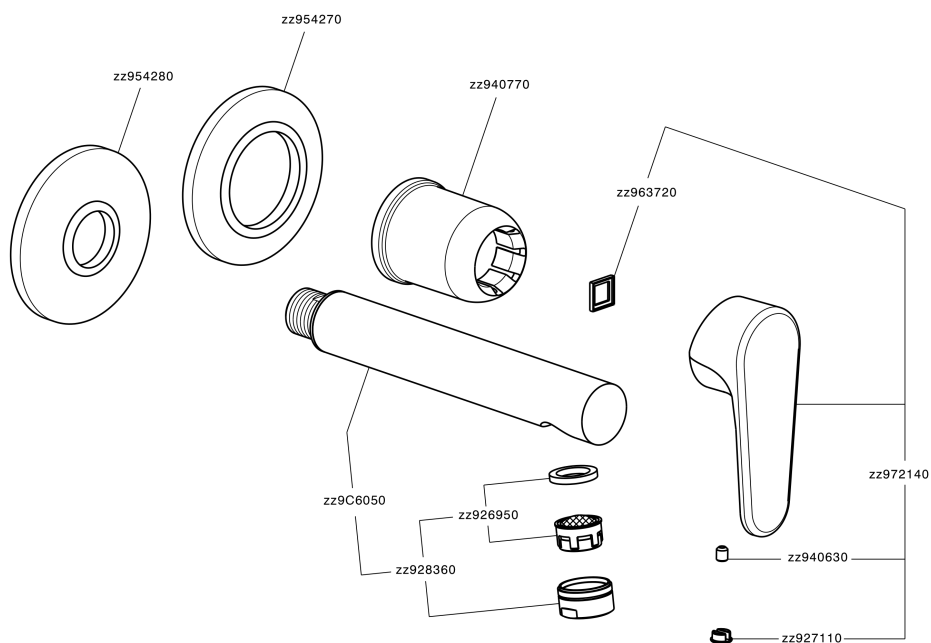

Exposed part for single lever washbasin valve ALMA_A3005512

A3005512

<https://en.cisal.it/exposed-part-for-single-lever-washbasin-valve-alma-a3005512>

2026-04-07