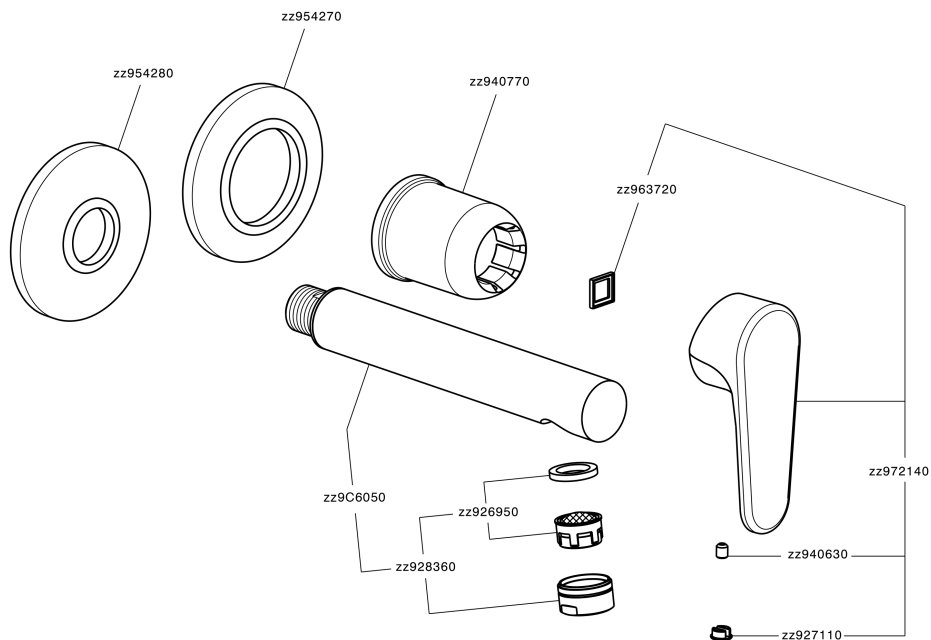

Exposed part for single lever washbasin valve ALMA_A3005512

A3005512

<https://en.cisal.it/exposed-part-for-single-lever-washbasin-valve-alma-a3005512>

2026-06-13