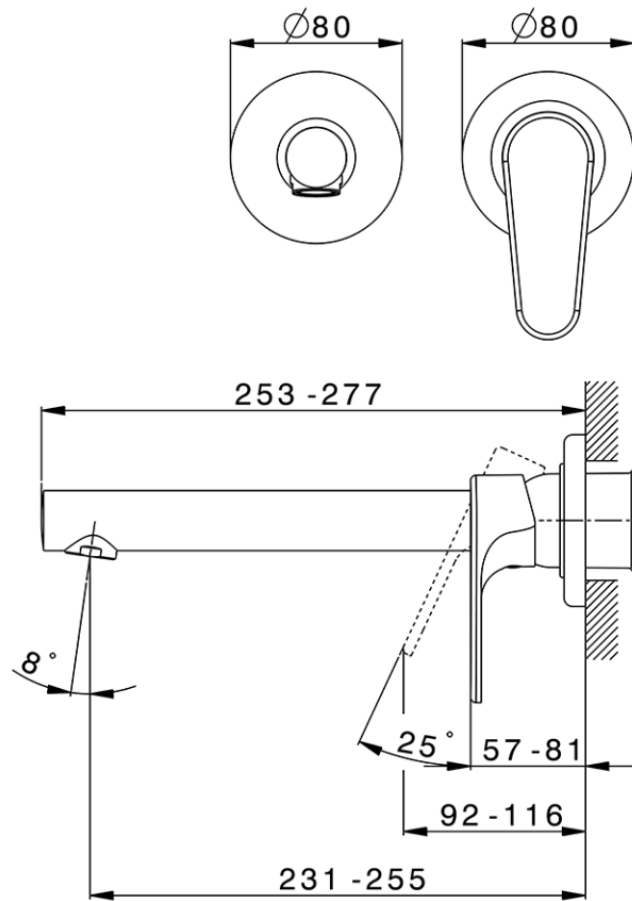

Exposed part for single lever washbasin valve ALMA_A3005512

A3005512

<https://en.cisal.it/exposed-part-for-single-lever-washbasin-valve-alma-a3005512>

2026-06-14