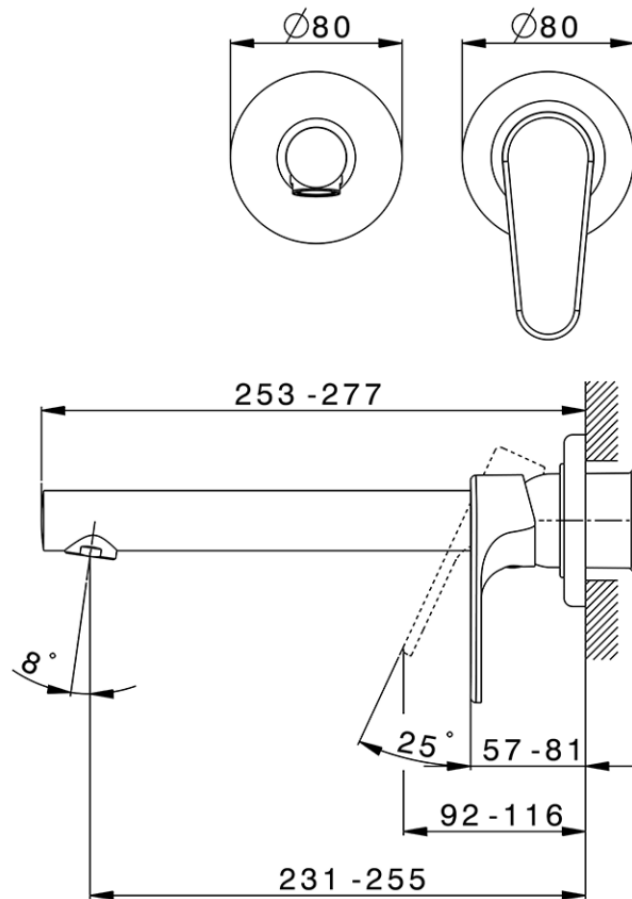

Exposed part for single lever washbasin valve ALMA_A3005512

A3005512

<https://en.cisal.it/exposed-part-for-single-lever-washbasin-valve-alma-a3005512>

2026-04-29