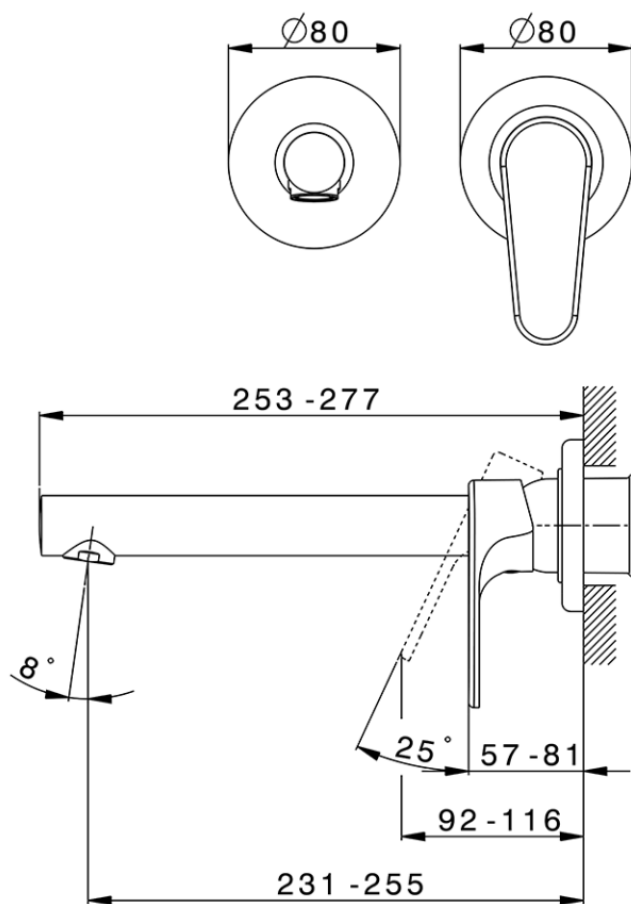

Exposed part for single lever washbasin valve ALMA_A3005512

A3005512

<https://en.cisal.it/exposed-part-for-single-lever-washbasin-valve-alma-a3005512>

2026-05-20