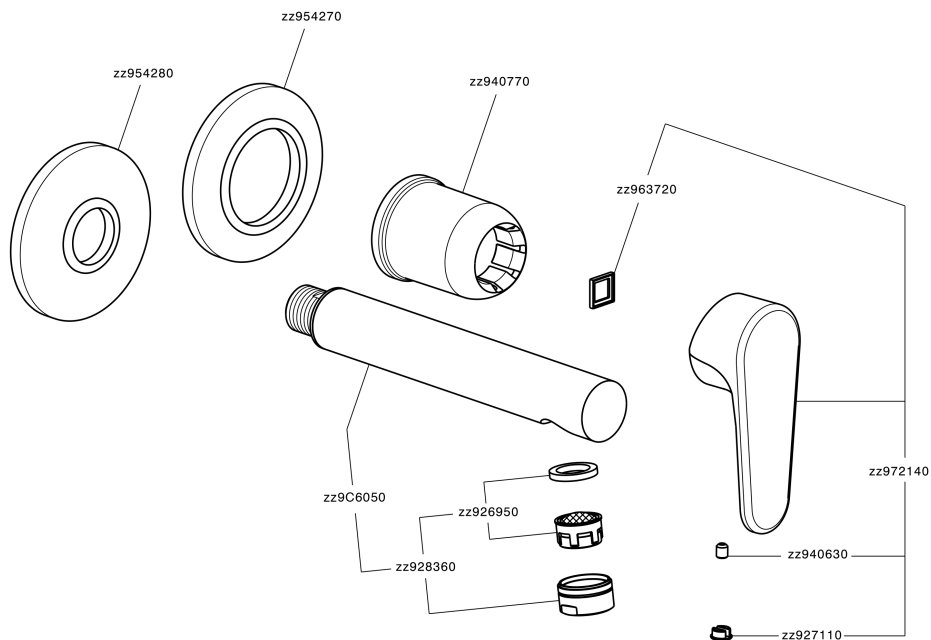

Exposed part for single lever washbasin valve ALMA_A3005512

A3005512

<https://en.cisal.it/exposed-part-for-single-lever-washbasin-valve-alma-a3005512>

2026-06-14