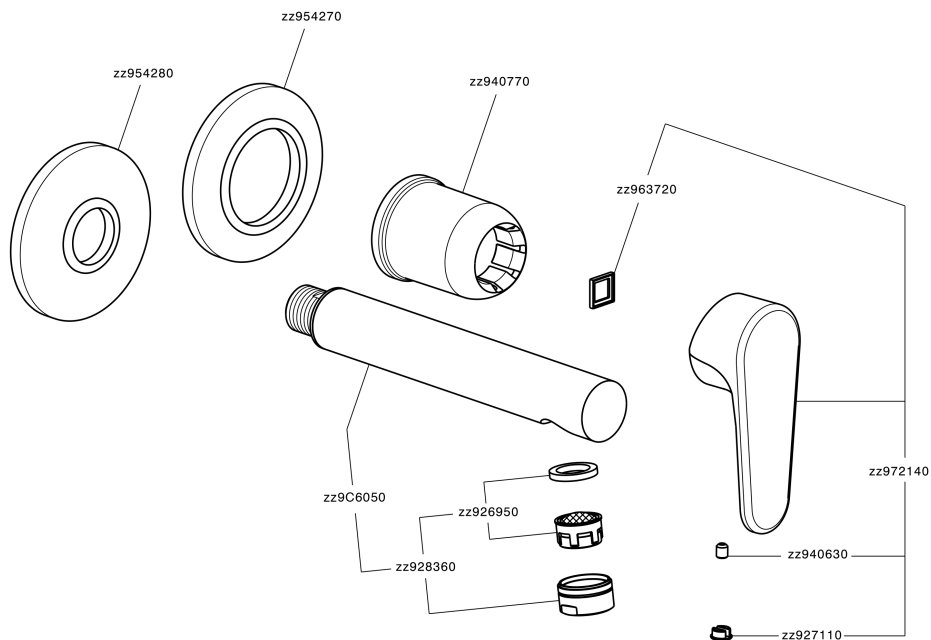

## Exposed part for single lever washbasin valve ALMA\_A3005512

A3005512

<https://en.cisal.it/exposed-part-for-single-lever-washbasin-valve-alma-a3005512>

2026-04-06