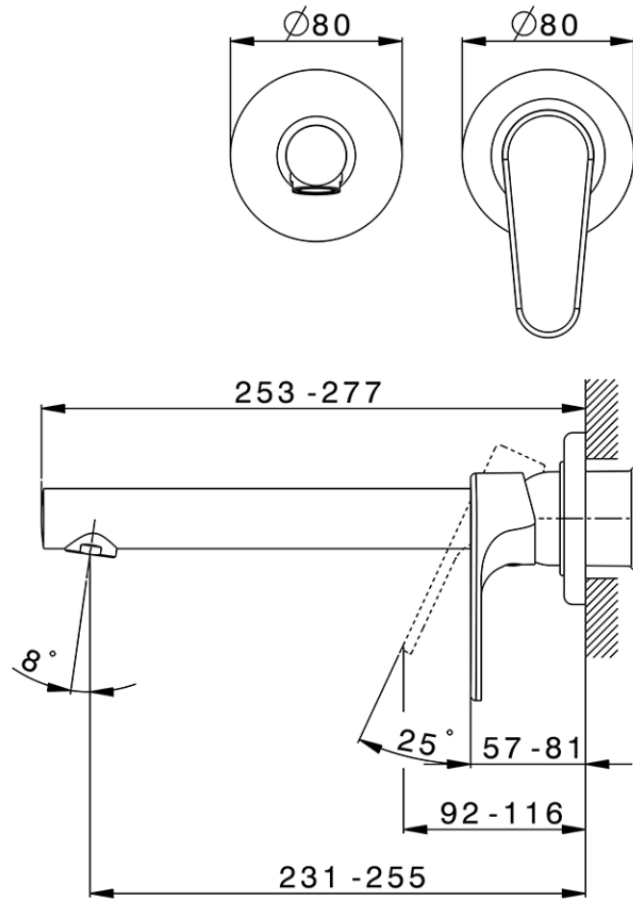

## Exposed part for single lever washbasin valve ALMA\_A3005512

A3005512

<https://en.cisal.it/exposed-part-for-single-lever-washbasin-valve-alma-a3005512>

2026-04-05