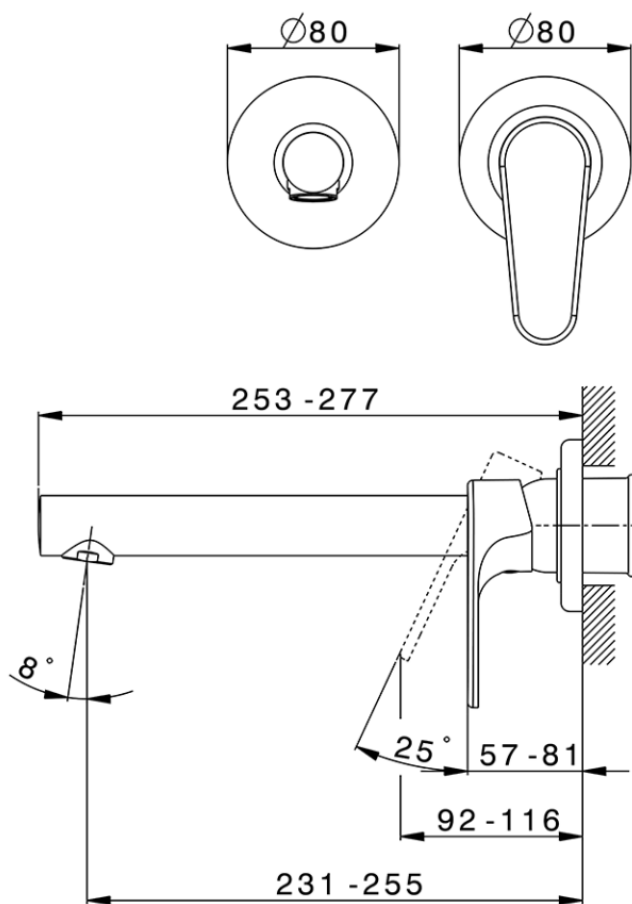

Exposed part for single lever washbasin valve ALMA_A3005512

A3005512

<https://en.cisal.it/exposed-part-for-single-lever-washbasin-valve-alma-a3005512>

2026-04-30