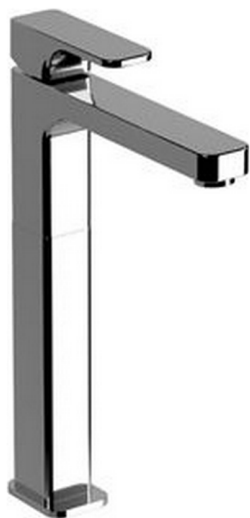

Single lever 'high' basin mixer CUBIC_CU004541

MODEL **CU004541**

Single lever 'high' basin mixer, without automatic pop-up waste, G.3/8" stainless steel flexible hose

AVAILABLE FINISHINGS

-  **21** 21 Chrome
-  **2B** 2B Polished Nickel
-  **2F** 2F Brushed Nickel
-  **40** 40 Matt Black

CHARACTERISTICS

Cartridge Spare Parts **ZZ94240000**

25 mm Cartridge

2024-12-22