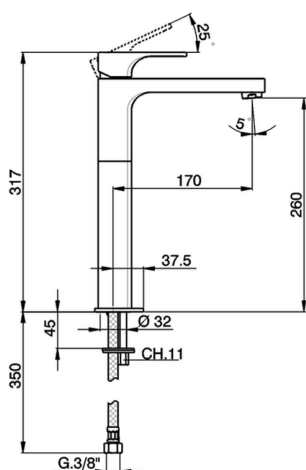

Single lever 'high' basin mixer CUBIC_CU004541

MODEL **CU004541**

Single lever 'high' basin mixer, without automatic pop-up waste, G.3/8" stainless steel flexible hose

AVAILABLE FINISHINGS

-  **21** 21 Chrome
-  **2B** 2B Polished Nickel
-  **2F** 2F Brushed Nickel
-  **40** 40 Matt Black

CHARACTERISTICS

Cartridge Spare Parts **ZZ94240000**

25 mm Cartridge

2024-12-22