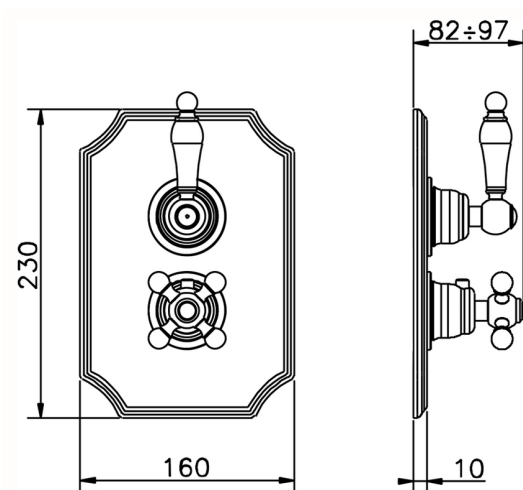

Exposed part for 1-outlet con.thermo.shower valve ARCANA TOSCANA_TS007280

MODEL **TS007280**

Exposed part for 1-outlet con.thermo.shower valve, stopvalve, without concealed part, for items ZA007281

AVAILABLE FINISHINGS

-  **21** 21 Chrome
-  **24** 24 Gold
-  **26** 26 Old Copper
-  **27** 27 Old Bronze
-  **2A** 2A Satin Brushed Nickel

CHARACTERISTICS

Installation **Concealed**
 Required concealed parts **ZA007281**

Thermostatic