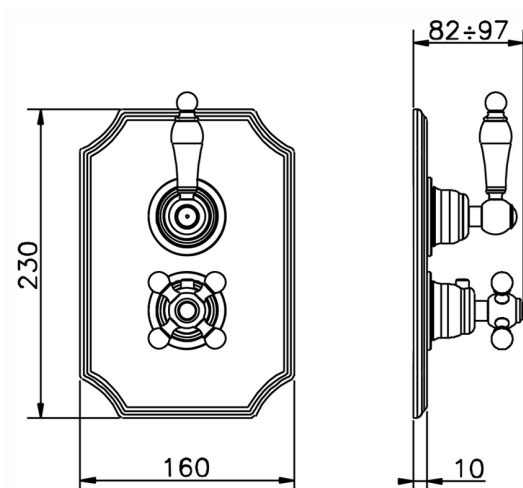

Exposed part for 1-outlet con.thermo.shower valve ARCANA TOSCANA_TS007280

MODEL **TS007280**

Exposed part for 1-outlet con.thermo.shower valve, stopvalve, without concealed part, for items ZA007281

AVAILABLE FINISHINGS

-  **21** 21 Chrome
-  **24** 24 Gold
-  **26** 26 Old Copper
-  **27** 27 Old Bronze
-  **2A** 2A Satin Brushed Nickel

CHARACTERISTICS

Installation **Concealed**
 Required concealed parts **ZA007281**

Thermostatic