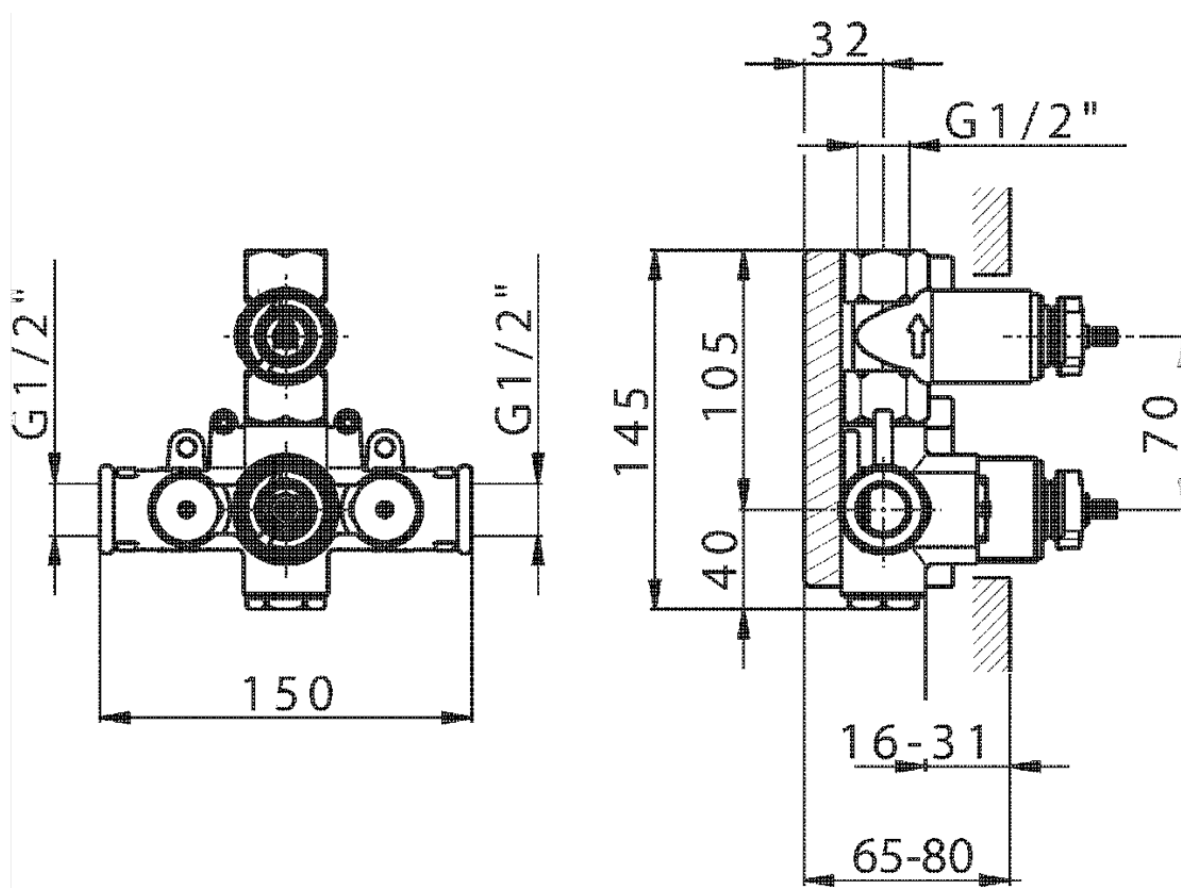

Exposed part for 1-outlet con.thermo.shower valve ARCANA TOSCANA_TS007280

TS007280

<https://en.cisal.it/exposed-part-for-1-outlet-con-thermo-shower-valve-arcana-toscana-ts007280>

ZA007281

<https://en.cisal.it/1-outlet-concealed-thermostatic-shower-valve-concealed-za007281>