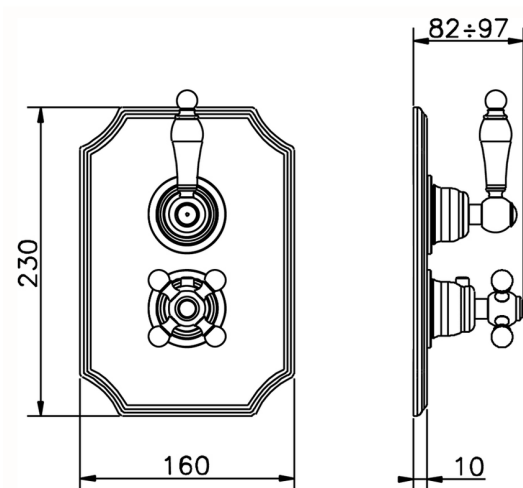

Exposed part for 1-outlet con.thermo.shower valve ARCANA TOSCANA_TS007280

MODEL **TS007280**

Exposed part for 1-outlet con.thermo.shower valve, stopvalve, without concealed part, for items ZA007281

AVAILABLE FINISHINGS

-  **21** 21 Chrome
-  **24** 24 Gold
-  **26** 26 Old Copper
-  **27** 27 Old Bronze
-  **2A** 2A Satin Brushed Nickel

CHARACTERISTICS

Installation **Concealed**
 Required concealed parts **ZA007281**

Thermostatic