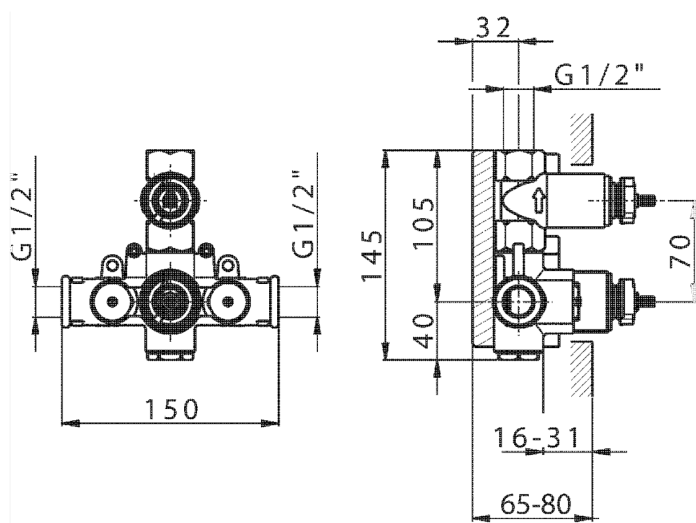

Thermostatic

The Cisal thermostatic is your personal water manager, helping you to handle, control and save water and energy.

2026-04-04