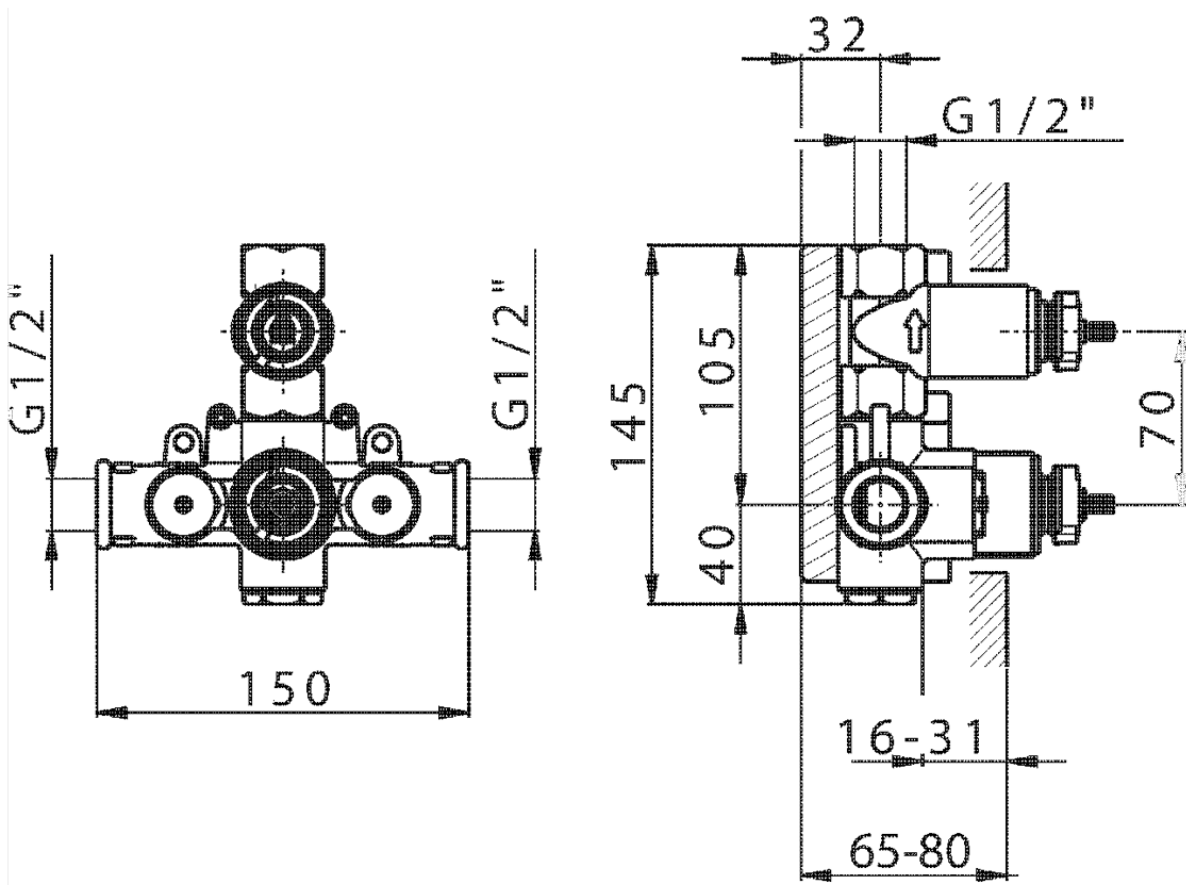

Exposed part for 1-outlet con.thermo.shower valve ARCANA TOSCANA_TS007280

TS007280

<https://en.cisal.it/exposed-part-for-1-outlet-con-thermo-shower-valve-arcana-toscana-ts007280>

ZA007281

<https://en.cisal.it/1-outlet-concealed-thermostatic-shower-valve-concealed-za007281>