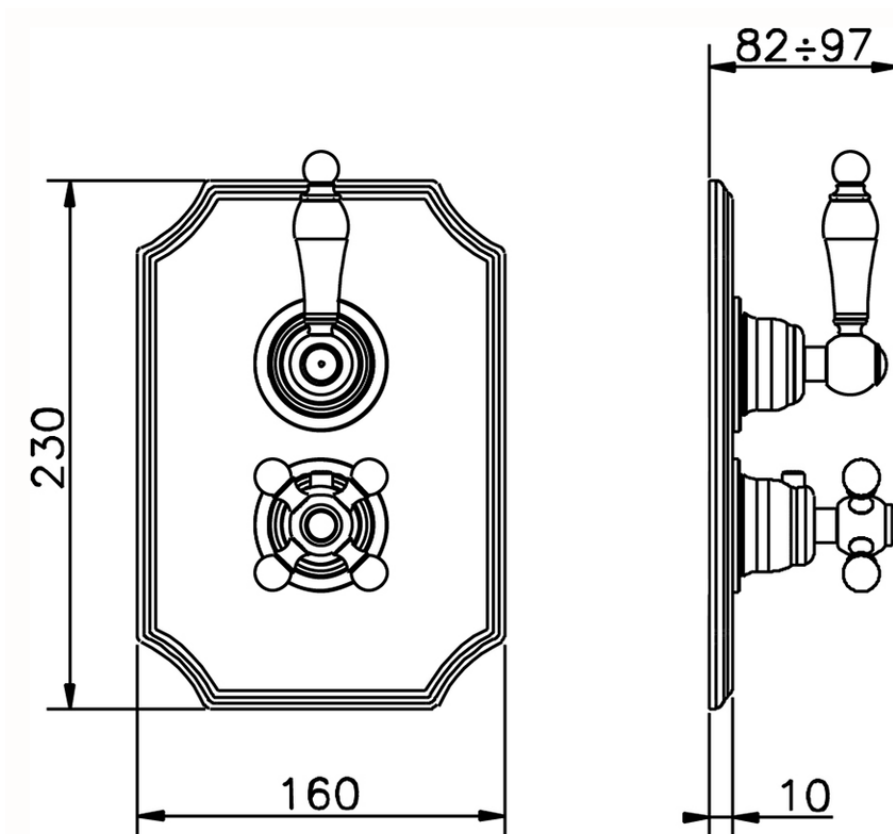

Exposed part for 1-outlet con.thermo.shower valve ARCANA TOSCANA_TS007280

TS007280

<https://en.cisal.it/exposed-part-for-1-outlet-con-thermo-shower-valve-arcana-toscana-ts007280>

ZA007281

<https://en.cisal.it/1-outlet-concealed-thermostatic-shower-valve-concealed-za007281>