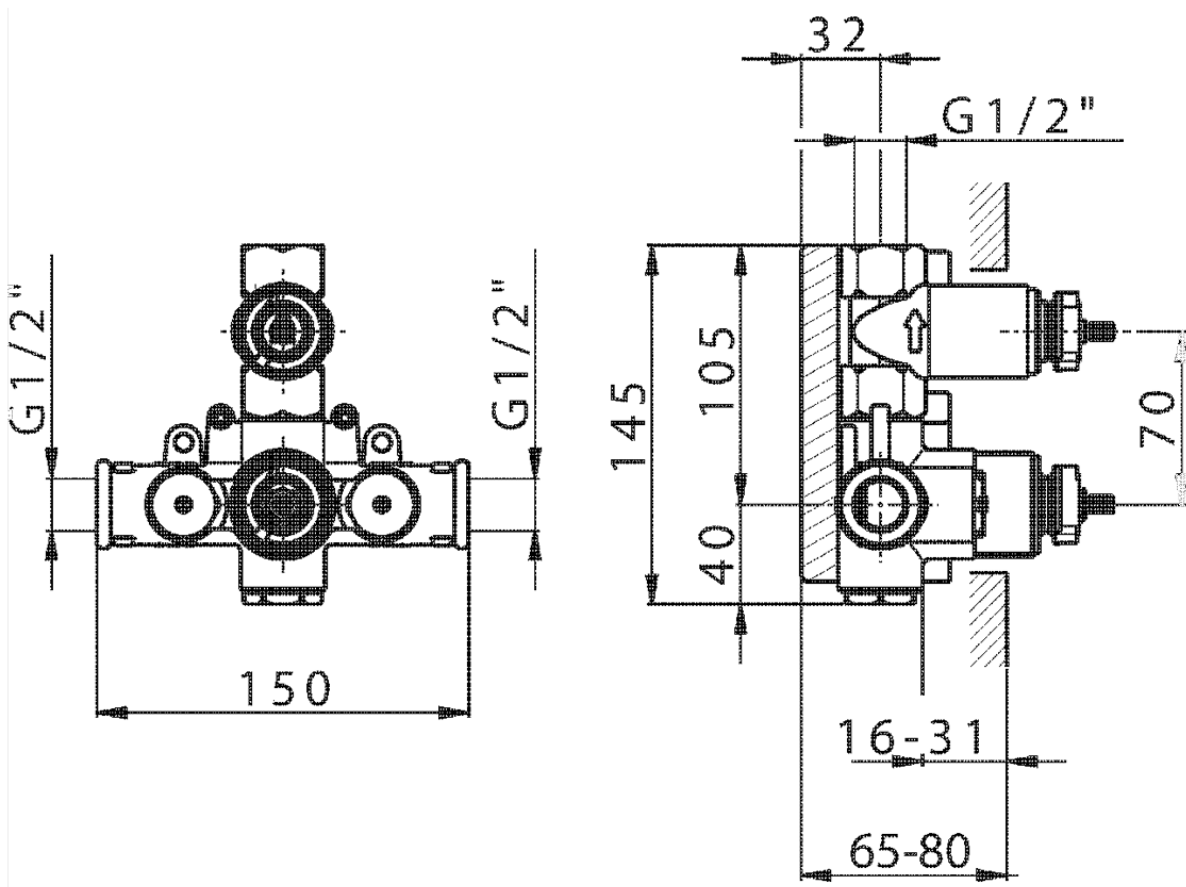

Exposed part for 1-outlet con.thermo.shower valve ARCANA TOSCANA_TS007280

TS007280

<https://en.cisal.it/exposed-part-for-1-outlet-con-thermo-shower-valve-arcana-toscana-ts007280>

ZA007281

<https://en.cisal.it/1-outlet-concealed-thermostatic-shower-valve-concealed-za007281>