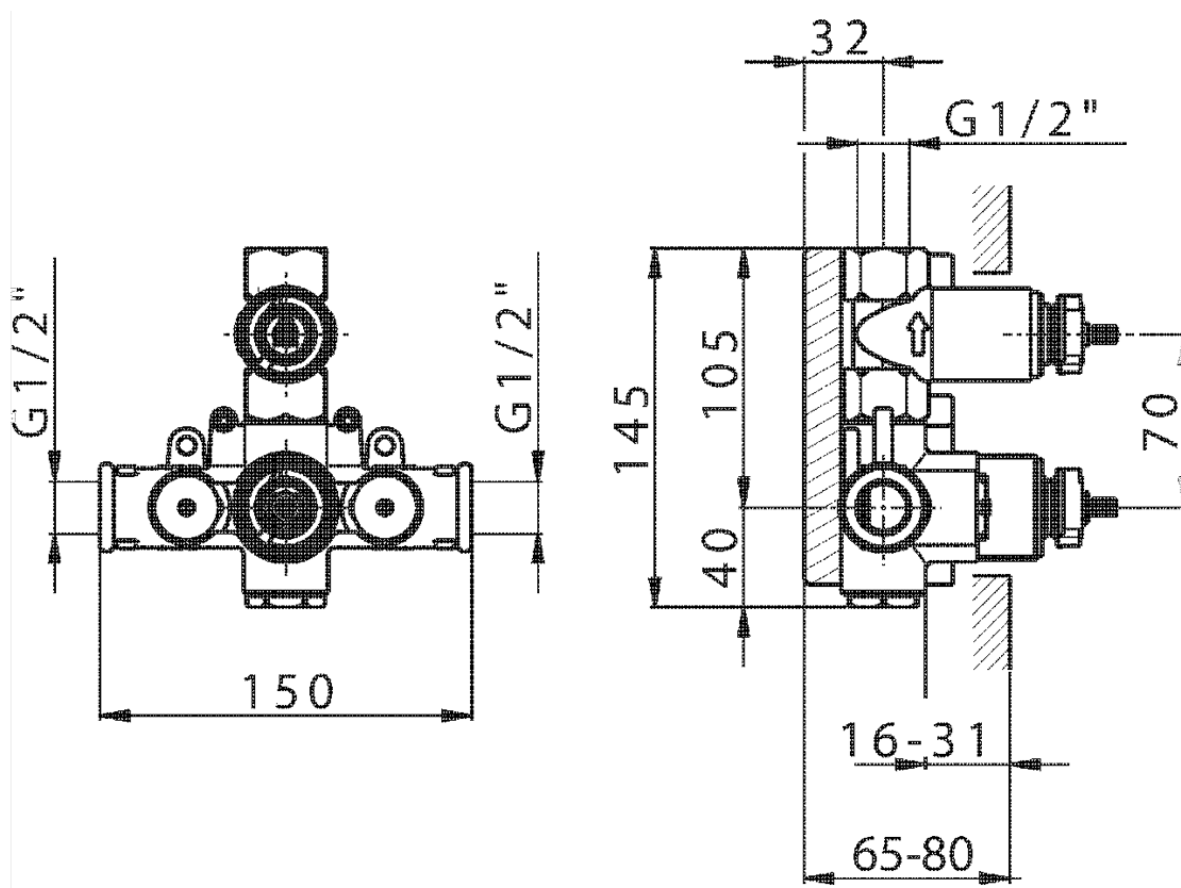

Exposed part for 1-outlet con.thermo.shower valve ARCANA TOSCANA_TS007280

TS007280

<https://en.cisal.it/exposed-part-for-1-outlet-con-thermo-shower-valve-arcana-toscana-ts007280>

ZA007281

<https://en.cisal.it/1-outlet-concealed-thermostatic-shower-valve-concealed-za007281>