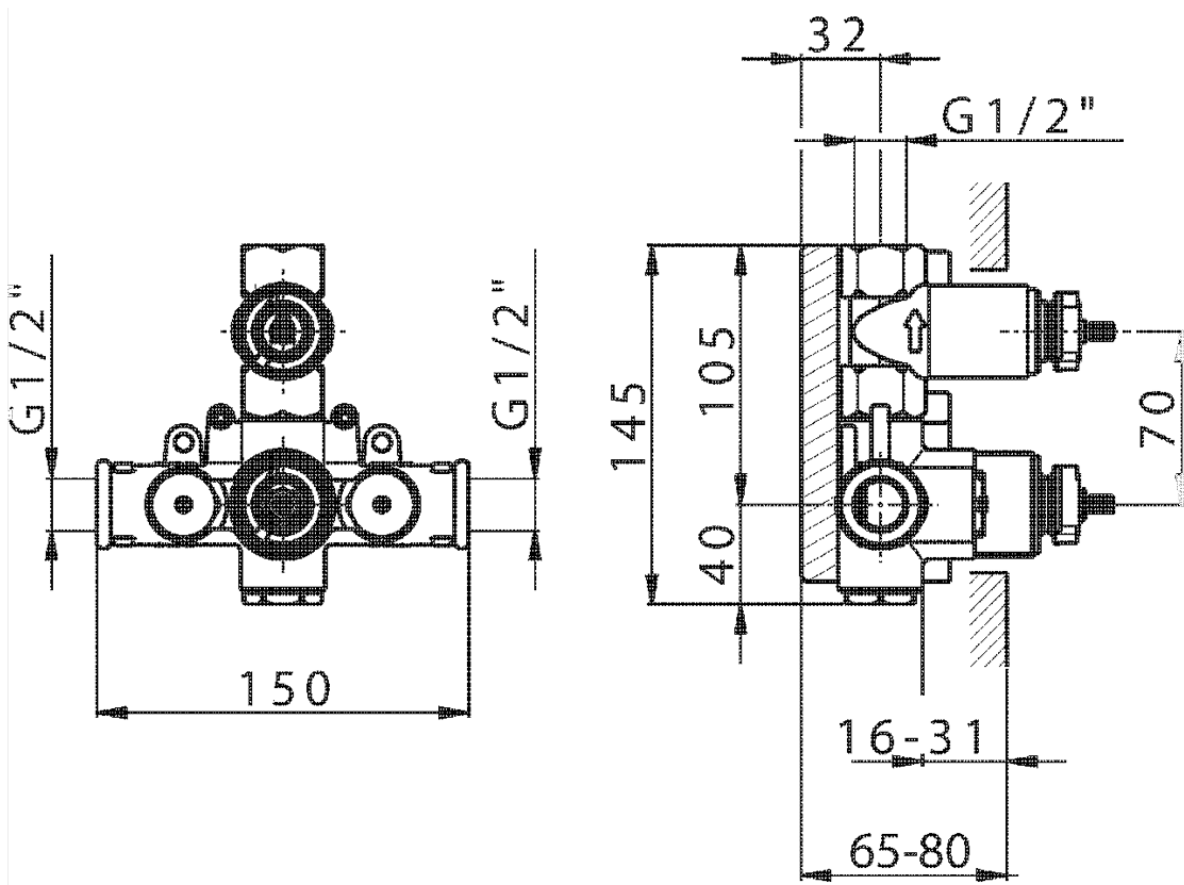

## Exposed part for 1-outlet con.thermo.shower valve ARCANA TOSCANA\_TS007280

TS007280

<https://en.cisal.it/exposed-part-for-1-outlet-con-thermo-shower-valve-arcana-toscana-ts007280>

ZA007281

<https://en.cisal.it/1-outlet-concealed-thermostatic-shower-valve-concealed-za007281>