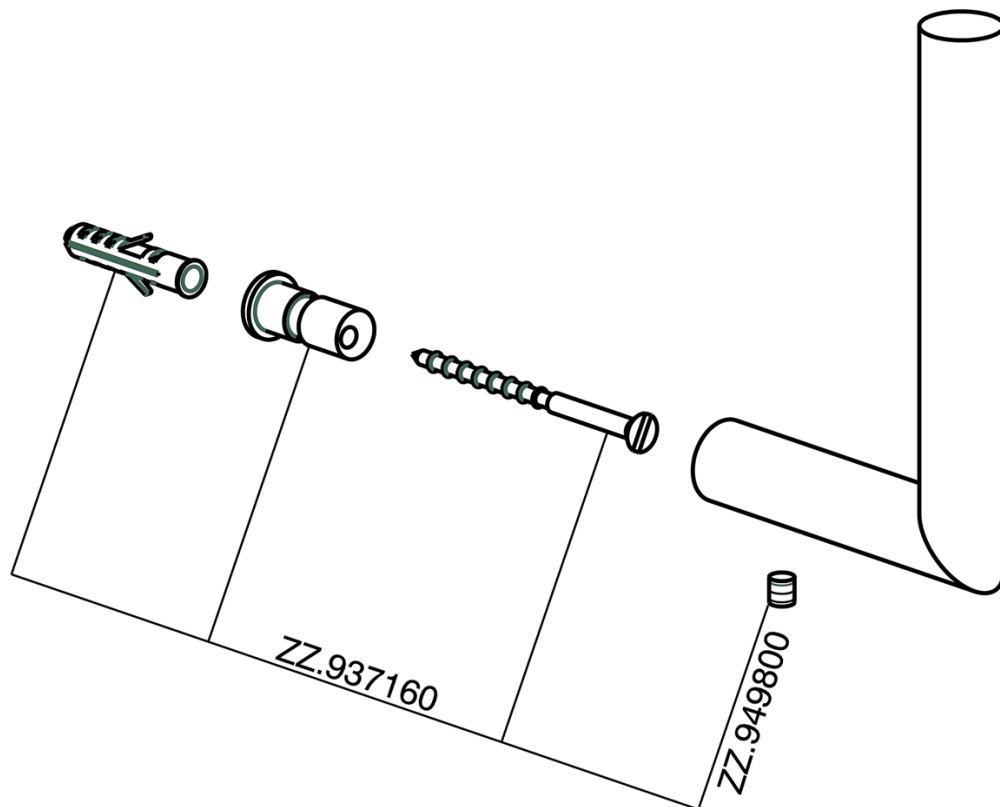

Toilet paper holder reserve BATHROOM ACCESSORIES_SY090410

MODEL **SY090410**

Toilet paper holder reserve

AVAILABLE FINISHINGS

-  **21** 21 Chrome
-  **2B** 2B Polished Nickel
-  **2F** 2F Brushed Nickel
-  **2P** 2P Rose Gold
-  **2Q** 2Q Black Titanium
-  **40** 40 Matt Black
-  **4Q** 4Q Matt White

CHARACTERISTICS

Toilet paper holder reserve BATHROOM ACCESSORIES_SY090410

SY090410

<https://en.cisal.it/toilet-paper-holder-reserve-bathroom-accessories-sy090410>

2024-11-23