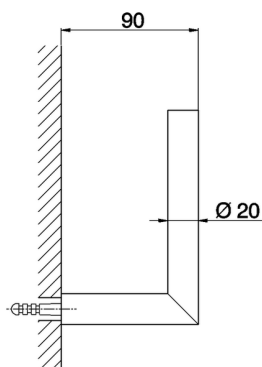

Toilet paper holder reserve BATHROOM ACCESSORIES_SY090410

MODEL **SY090410**

Toilet paper holder reserve

AVAILABLE FINISHINGS

-  **21** 21 Chrome
-  **2B** 2B Polished Nickel
-  **2F** 2F Brushed Nickel
-  **2P** 2P Rose Gold
-  **2Q** 2Q Black Titanium
-  **40** 40 Matt Black
-  **4Q** 4Q Matt White

CHARACTERISTICS

Toilet paper holder reserve BATHROOM ACCESSORIES_SY090410

SY090410

<https://en.cisal.it/toilet-paper-holder-reserve-bathroom-accessories-sy090410>

2024-11-23