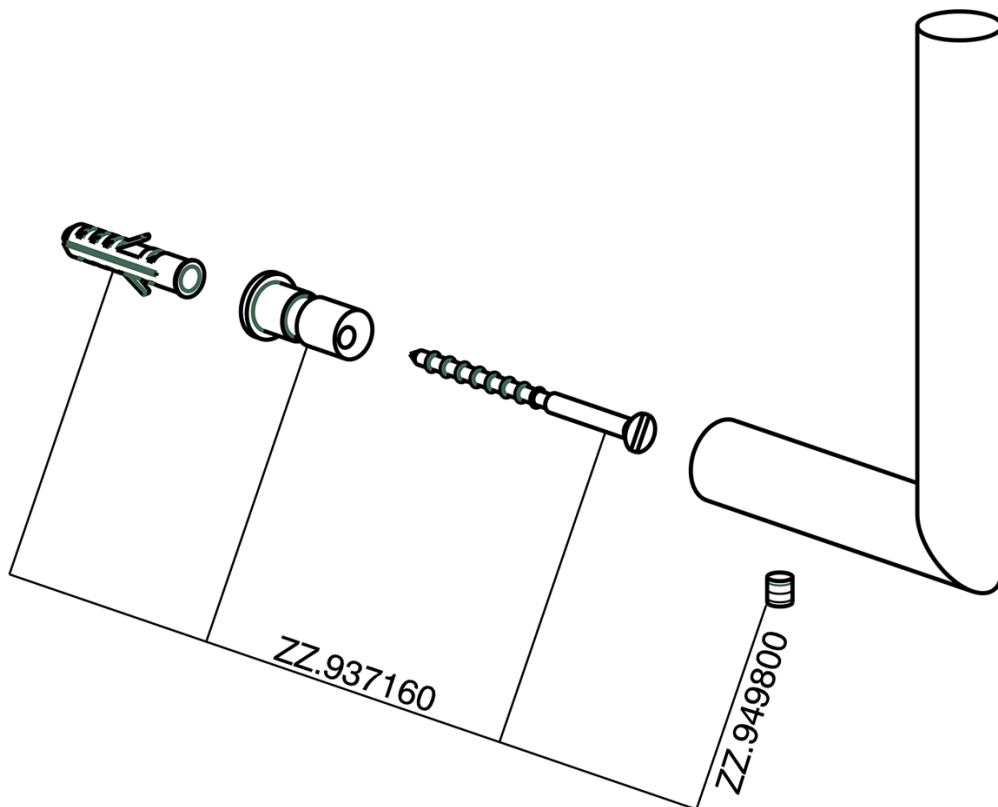

Toilet paper holder reserve BATHROOM ACCESSORIES_SY090410

MODEL **SY090410**

Toilet paper holder reserve

AVAILABLE FINISHINGS

-  **21** 21 Chrome
-  **2B** 2B Polished Nickel
-  **2F** 2F Brushed Nickel
-  **2P** 2P Rose Gold
-  **2Q** 2Q Black Titanium
-  **40** 40 Matt Black
-  **4Q** 4Q Matt White

CHARACTERISTICS

Toilet paper holder reserve BATHROOM ACCESSORIES_SY090410

SY090410

<https://en.cisal.it/toilet-paper-holder-reserve-bathroom-accessories-sy090410>

2024-11-23