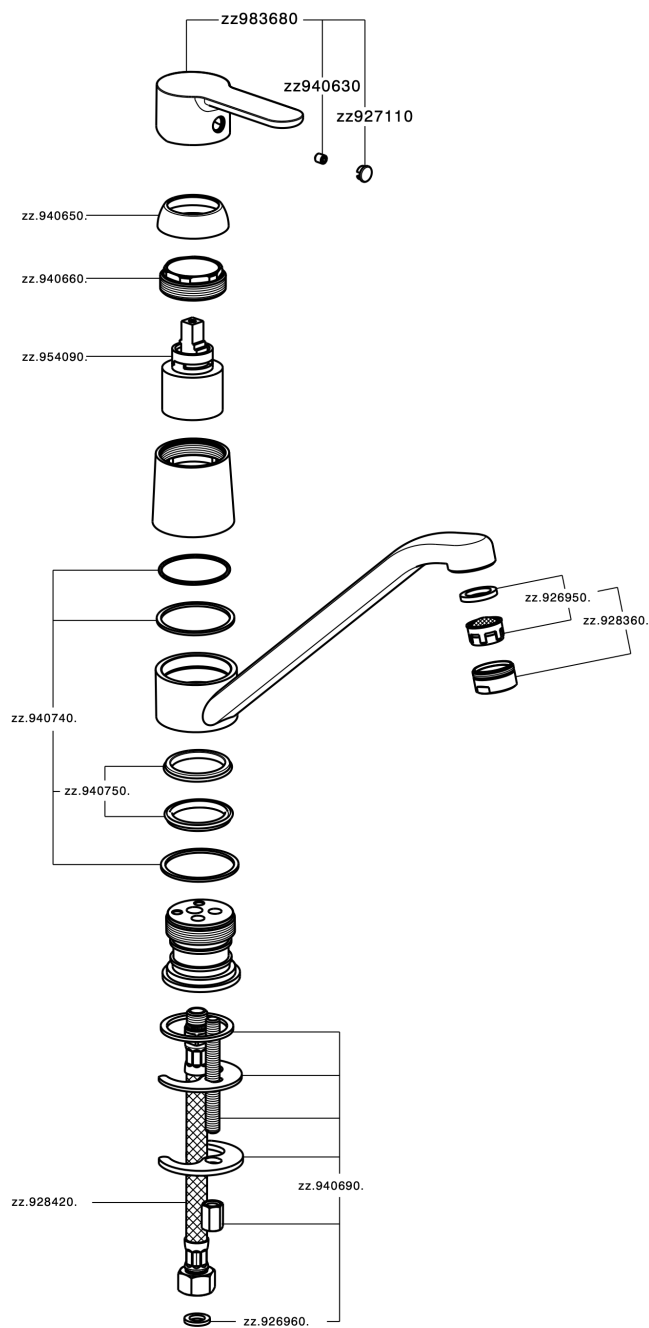

Single lever sink mixer KITCHEN_C2000580

C2000580

<https://en.cisal.it/single-lever-sink-mixer-kitchen-c2000580>

2024-12-22