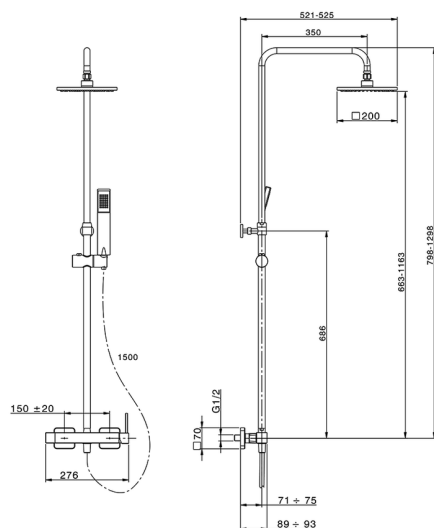

2-functions single lever shower set SHOWER COLUMNS_RA004021

MODEL **RA004021**

2-functions single lever shower set, 2 outlet diverter, adjustable riser column, sliding shower bracket, 42x18 mm ABS Quad one spray handshower, 200x200 mm Brass square showerhead 8 mm thick, 150 cm smooth SUPREME Flexible Hose

AVAILABLE FINISHINGS

21 21 Chrome

CHARACTERISTICS

Single Lever **1**

Cartridge Spare Parts **ZZ94240000**

25 mm Cartridge

2026-05-02