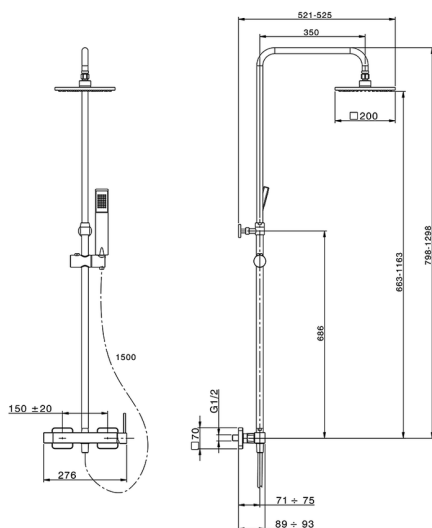

2-functions single lever shower set SHOWER COLUMNS_RA004021

MODEL **RA004021**

2-functions single lever shower set, 2 outlet diverter, adjustable riser column, sliding shower bracket, 42x18 mm ABS Quad one spray handshower, 200x200 mm Brass square showerhead 8 mm thick, 150 cm smooth SUPREME Flexible Hose

AVAILABLE FINISHINGS

21 21 Chrome

CHARACTERISTICS

Single Lever **1**

Cartridge Spare Parts **ZZ94240000**

25 mm Cartridge

2026-07-03