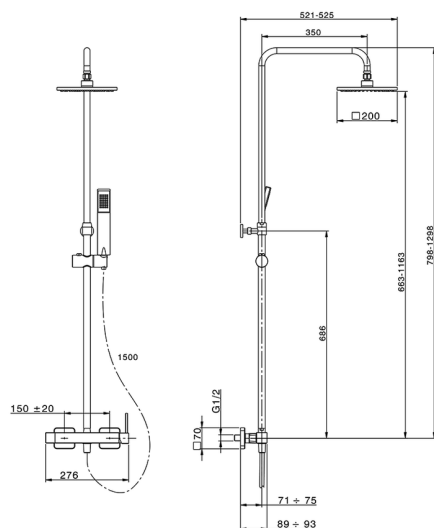

2-functions single lever shower set SHOWER COLUMNS_RA004021

MODEL **RA004021**

2-functions single lever shower set, 2 outlet diverter, adjustable riser column, sliding shower bracket, 42x18 mm ABS Quad one spray handshower, 200x200 mm Brass square showerhead 8 mm thick, 150 cm smooth SUPREME Flexible Hose

AVAILABLE FINISHINGS

21 21 Chrome

CHARACTERISTICS

Single Lever **1**

Cartridge Spare Parts **ZZ94240000**

25 mm Cartridge

2026-06-13