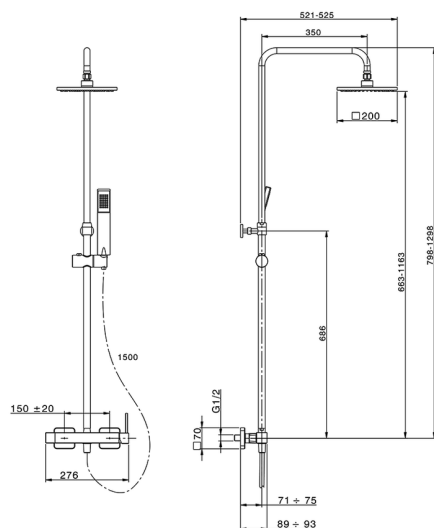

2-functions single lever shower set SHOWER COLUMNS_RA004021

MODEL **RA004021**

2-functions single lever shower set, 2 outlet diverter, adjustable riser column, sliding shower bracket, 42x18 mm ABS Quad one spray handshower, 200x200 mm Brass square showerhead 8 mm thick, 150 cm smooth SUPREME Flexible Hose

AVAILABLE FINISHINGS

21 21 Chrome

CHARACTERISTICS

Single Lever **1**

Cartridge Spare Parts **ZZ94240000**

25 mm Cartridge

2026-04-07